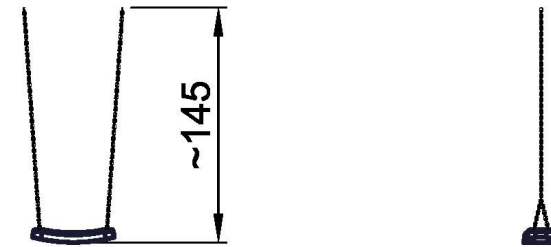

# 2.0m high, stainless

SW990010

\* Max fall height | \*\* Total height | \*\*\* Safety surfacing area

\* Max fall height | \*\* Total height

SW990010  
\*\*\*12.3m<sup>2</sup>

SW990010  
1:100

[Click to see TOP VIEW](#)