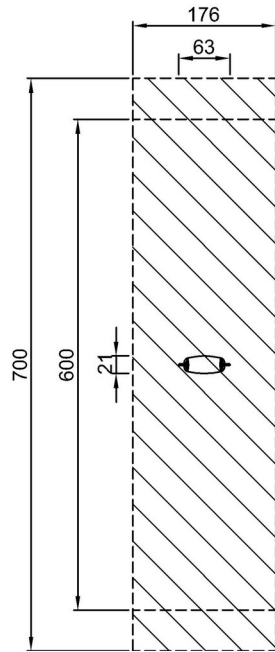

# 2.0m high, stainless

SW990010

\* Max fall height | \*\* Total height | \*\*\* Safety surfacing area

\* Max fall height | \*\* Total height

SW990010  
\*\*\*12.3m<sup>2</sup>

SW990010  
1:100

[Click to see TOP VIEW](#)