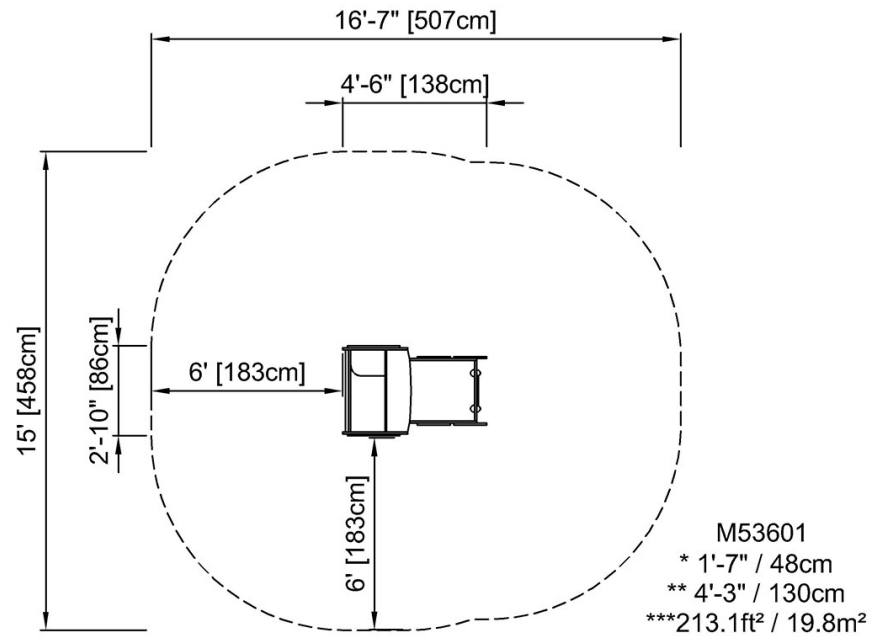

Toddler Train

M536

* Max fall height | ** Total height | *** Safety surfacing area

* Max fall height | ** Total height

[Click to see TOP VIEW](#)

[Click to see SIDE VIEW](#)