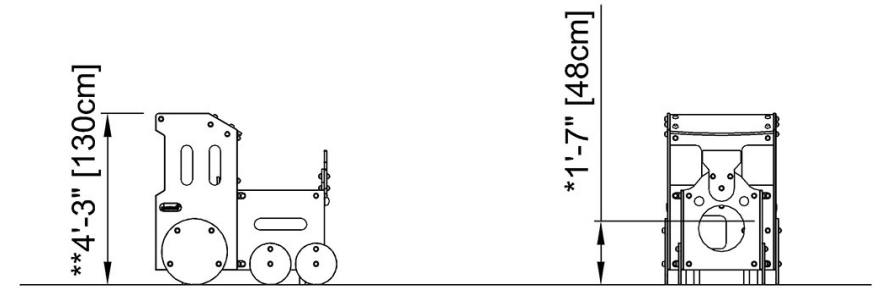

Toddler Train

M536

* Max fall height | ** Total height | *** Safety surfacing area

* Max fall height | ** Total height

[Click to see TOP VIEW](#)

[Click to see SIDE VIEW](#)