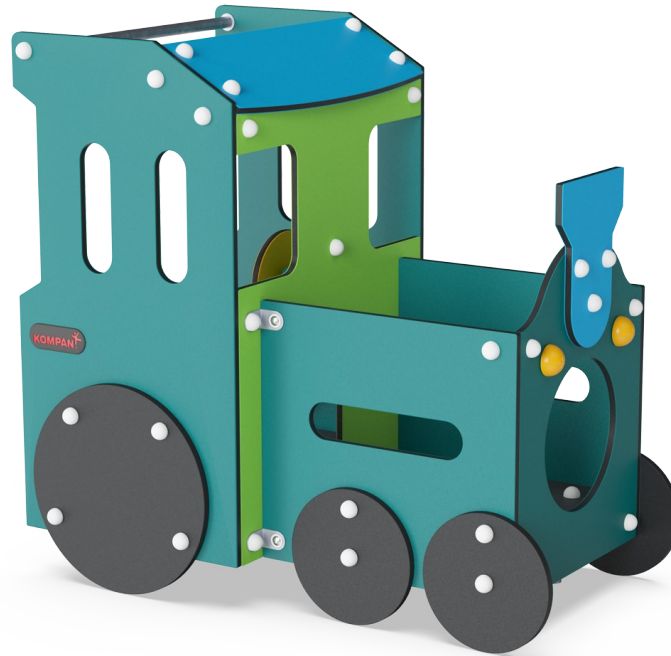

Toddler Train

M536

Item no. M53601-3418P	
General Product Information	
Dimensions LxWxH	4'6"x2'10"x4'3"
Age group	6m - 4
Play capacity (users)	4
Color options	

Wow! The Toddler Train is a huge attraction for young children. The many crawl through and meeting options offer physical and social play. The traffic theme will spur children's imagination: where are we going on the train? This will start conversations and dramatic play. Stimulating language development in the young children. The toddlers enjoy moving their

bodies around the train. This trains the cross-coordination, which is crucial to train for toddlers. The cross-coordination supports the functions in the brain that facilitate later reading skills. Thanks to the many openings and holes, social interactions are supported from the inside to the outside. Care giver interaction is made easier, and the holes invite a nice round

of peek-a-boo. In spite of transparency, the Train still provides corners for toddlers to play den in.

Toddler Train

M536

Theme

Cognitive: suggests a theme and supports dramatic play, which stimulates language and communication skills.

Toddler Train

M536

Panels of 19mm EcoCore™. EcoCore™ is a highly durable, eco friendly material, which is not only recyclable after use, but also consists of a core produced from 100% recycled material.