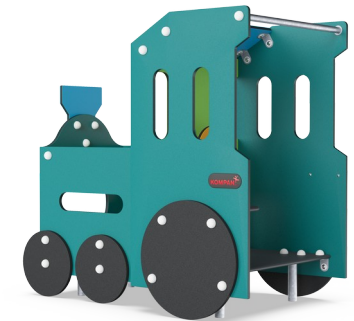

Toddler Train

M536

Item no. M53601-3418P	
General Product Information	
Dimensions LxWxH	4'6"x2'10"x4'3"
Age group	6m - 4
Play capacity (users)	4
Color options	

Wow! The Toddler Train is a huge attraction for young children. The many crawl through and meeting options offer physical and social play. The traffic theme will spur children's imagination: where are we going on the train? This will start conversations and dramatic play. Stimulating language development in the young children. The toddlers enjoy moving their

bodies around the train. This trains the cross-coordination, which is crucial to train for toddlers. The cross-coordination supports the functions in the brain that facilitate later reading skills. Thanks to the many openings and holes, social interactions are supported from the inside to the outside. Care giver interaction is made easier, and the holes invite a nice round

of peek-a-boo. In spite of transparency, the Train still provides corners for toddlers to play den in.

Toddler Train

M536

Theme

Cognitive: suggests a theme and supports dramatic play, which stimulates language and communication skills.

Toddler Train

M536

Panels of 19mm EcoCore™. EcoCore™ is a highly durable, eco friendly material, which is not only recyclable after use, but also consists of a core produced from 100% recycled material.