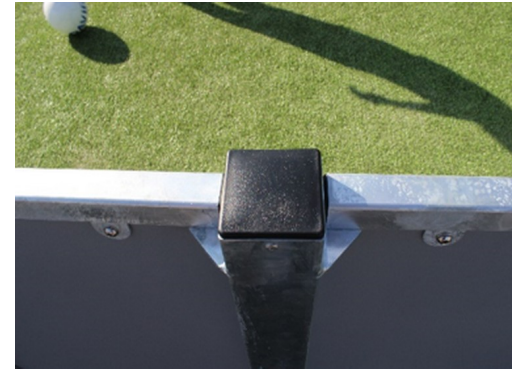

Panna, Low

FRE601201

Item no. FRE601201-0501	
General Product Information	
Dimensions LxWxH	22'9"x20'9"x3'5"
Age group	3+
Play capacity (users)	-
Color options	

The distance between the vertical tubes is small enough to keep even small balls, such as field hockey balls, inside the pitch at all times. By embedding the tubes into the steel frame we have created an extremely vandalism proof Panel that can be placed in the toughest of neighborhoods. The galvanized tubes almost disappear from a distance. This transparent

design makes it easy to follow the game and makes the architectural environment stand out. The hockey entrance is low enough to provide an easy access but will keep most balls in play to assure a fast game.

Panna, Low

FRE601201

The Ø21.3 mm x 2 mm tubes are embedded in the steel panel which avoids cracks and prevent the tubes from braking out of the steel frame. Creating an extremely strong, vandalism proof solution.

All steel components are manufactured from carbon steel, welding's according EN ISO 5817 & Hot dip galvanised (HDG) according to ISO1461. This process ensures good protection in all circumstances.

The posts are made of 80 x 80 x 3mm profile with horizontally, 6mm welded flanges. This will enable an easy installation and strong construction. The low-density polyethylene post caps are attached with blind rivets.