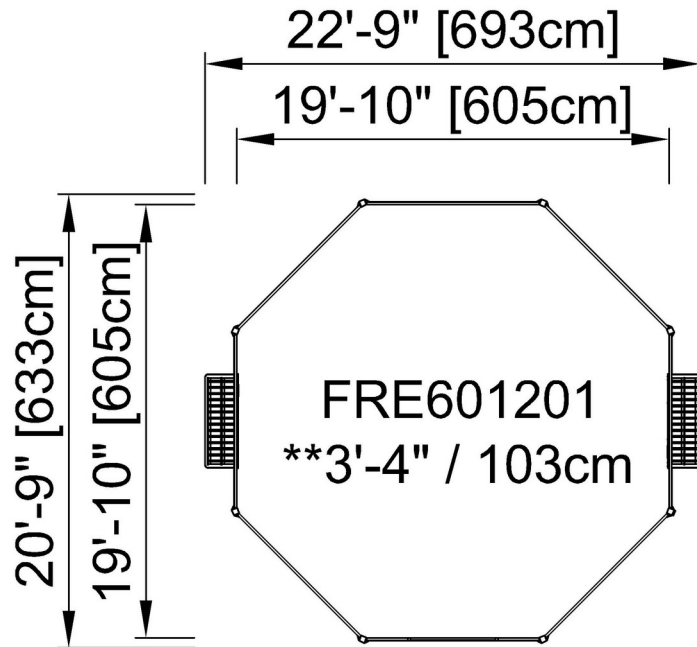

Panna, Low

FRE601201

* Max fall height | ** Total height | *** Safety surfacing area

* Max fall height | ** Total height

[Click to see TOP VIEW](#)

[Click to see SIDE VIEW](#)