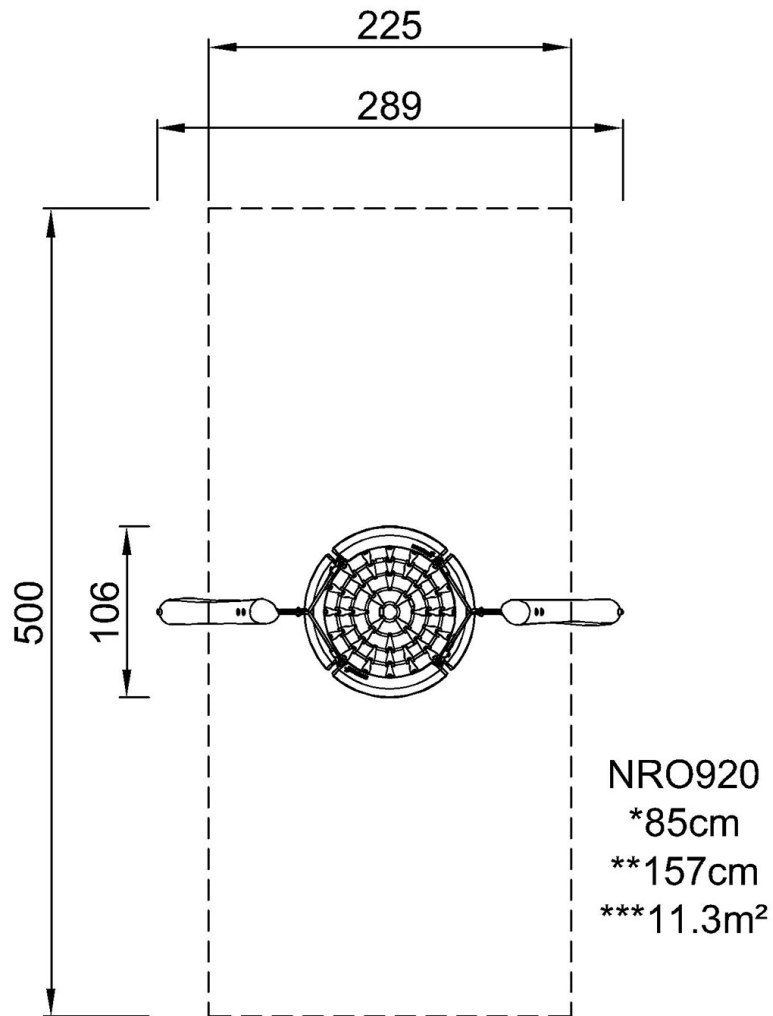

Item no. NRO920-1001

Installation Information

Max. fall height	85 cm
Safety surfacing area	11.3 m ²
Total installation time	2.9
Excavation volume	0.46 m ³
Concrete volume	0.16 m ³
Footing depth (standard)	98 cm
Shipment weight	156 kg
Anchoring options	

By Bureau Veritas HSE
 www.bureauveritas.dk
 +45 7731 1000

Little Spider Swing

NRO920

* Max fall height | ** Total height | *** Safety surfacing area

* Max fall height | ** Total height

[Click to see TOP VIEW](#)