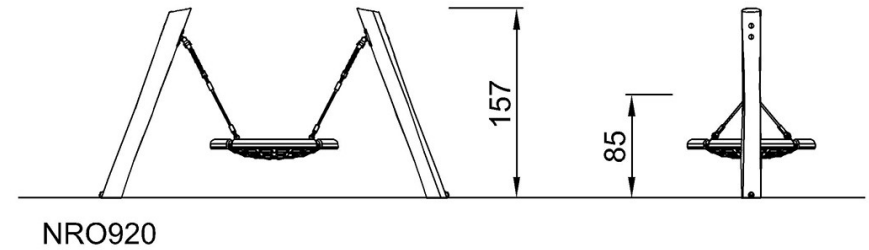

By Bureau Veritas HSE
 www.bureauveritas.dk
 +45 7731 1000

Little Spider Swing

NRO920

* Max fall height | ** Total height | *** Safety surfacing area

* Max fall height | ** Total height

[Click to see TOP VIEW](#)