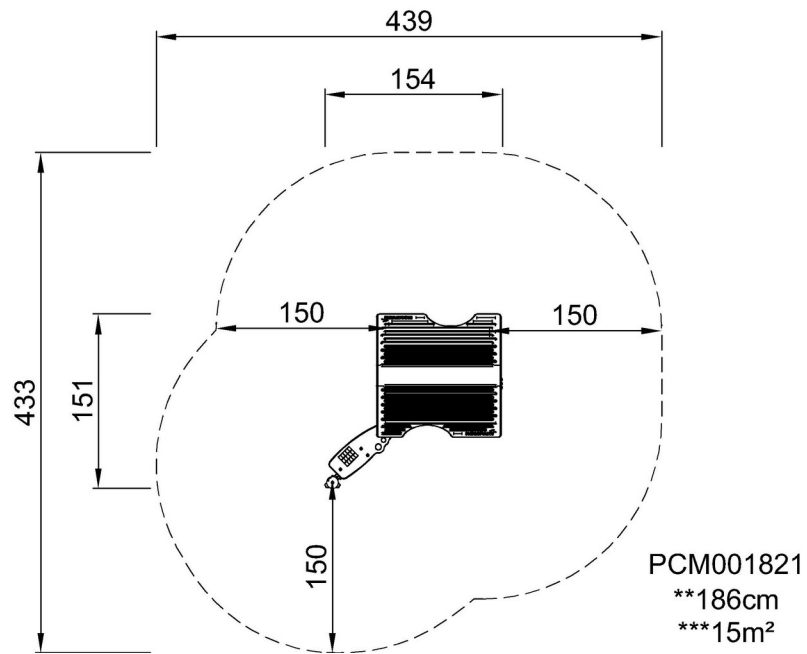

Item no. PCM001821-0601	
Installation Information	
Max. fall height	0 cm
Safety surfacing area	15.0 m ²
Total installation time	6.7
Excavation volume	0.12 m ³
Concrete volume	0.00 m ³
Footing depth (standard)	60 cm
Shipment weight	141 kg
Anchoring options	In-ground ✓ Surface ✓

By Bureau Veritas HSE
www.bureauveritas.dk
+45 7731 1000

Playhouse with Outside Desk

PCM001821

* Max fall height | ** Total height | *** Safety surfacing area

* Max fall height | ** Total height

[Click to see TOP VIEW](#)