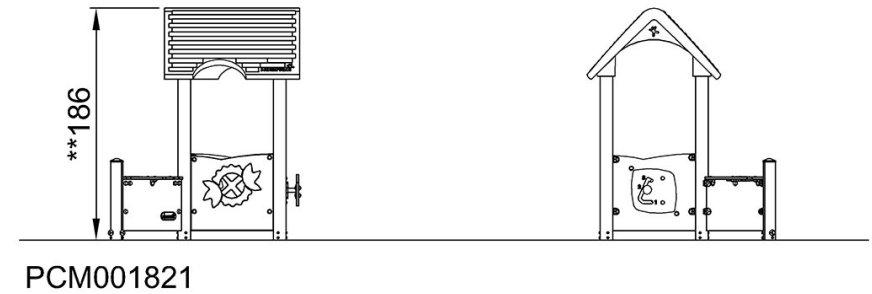

By Bureau Veritas HSE
www.bureauveritas.dk
+45 7731 1000

Playhouse with Outside Desk

PCM001821

* Max fall height | ** Total height | *** Safety surfacing area

* Max fall height | ** Total height

[Click to see TOP VIEW](#)