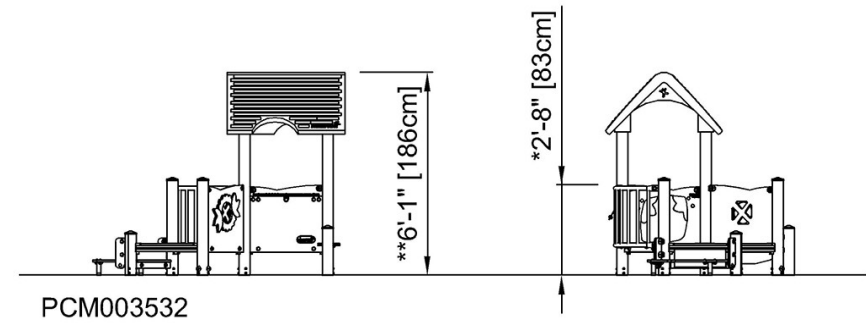

By Bureau Veritas HSE

www.bureauveritas.dk

+45 7731 1000

Playhouse with Balcony

PCM003532

* Max fall height | ** Total height | *** Safety surfacing area

* Max fall height | ** Total height

[Click to see TOP VIEW](#)