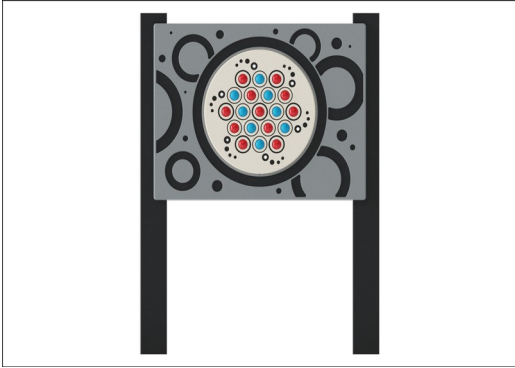

Panel de juego de bola giratoria, postes cuadrados

TPP280025

KOMPANI
Let's play

Número de artículo TPP280025-0401

Información general del producto

Dimensiones LxAnch.xAl.	92x15x128 cm
Grupo de edad	2+
Usuarios	2
Opciones de color	●

The Roller Ball Panel is constructed using durable composite rolling balls that turn in the panel as you run your hand or fingers over them. The roller balls are also coloured marble type effect so there is a visually stimulating aspect to the balls when they turn or have been turned.

Panel de juego de bola giratoria, postes cuadrados

TPP280025

Panel and selected play parts made from High Density Polyethylene HDPE which is 100% recyclable after usage

Square 100x100mm posts made of recycled plastic in black color