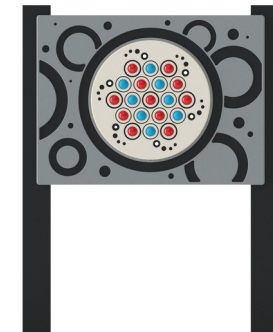

Panel de juego de bola giratoria, postes cuadrados

TPP280025

KOMPANI
Let's play

Número de artículo TPP280025-0401

Información general del producto

Dimensiones LxAnch.xAl.	92x15x128 cm
Grupo de edad	2+
Usuarios	2
Opciones de color	●

The Roller Ball Panel is constructed using durable composite rolling balls that turn in the panel as you run your hand or fingers over them. The roller balls are also coloured marble type effect so there is a visually stimulating aspect to the balls when they turn or have been turned.

Panel de juego de bola giratoria, postes cuadrados

TPP280025

Panel and selected play parts made from High Density Polyethylene HDPE which is 100% recyclable after usage

Square 100x100mm posts made of recycled plastic in black color