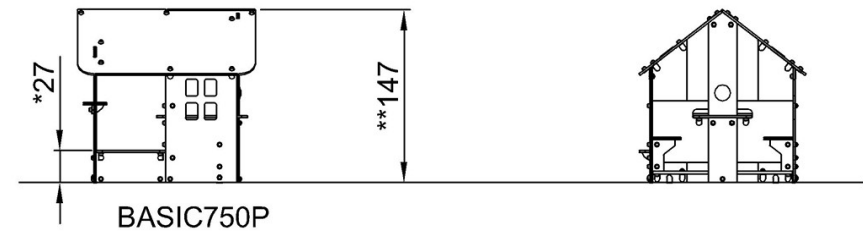

By Bureau Veritas HSE
www.bureauveritas.dk
+45 7731 1000

Playhouse

BASIC750

* Max fall height | ** Total height | *** Safety surfacing area

* Max fall height | ** Total height

[Click to see TOP VIEW](#)

[Click to see SIDE VIEW](#)