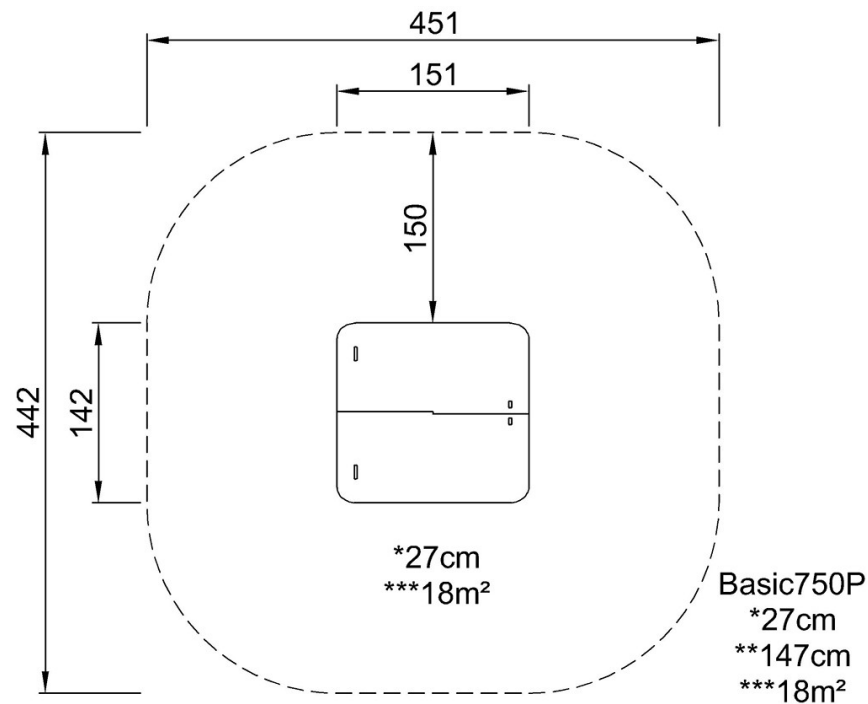

Item no. BASIC750-3418P

Installation Information

Max. fall height	38 cm
Safety surfacing area	18.0 m ²
Total installation time	7.0
Excavation volume	0.12 m ³
Concrete volume	0.00 m ³
Footing depth (standard)	60 cm
Shipment weight	190 kg
Anchoring options	In-ground ✓ Surface ✓

By Bureau Veritas HSE
www.bureauveritas.dk
+45 7731 1000

Playhouse

BASIC750

* Max fall height | ** Total height | *** Safety surfacing area

* Max fall height | ** Total height

[Click to see TOP VIEW](#)

[Click to see SIDE VIEW](#)