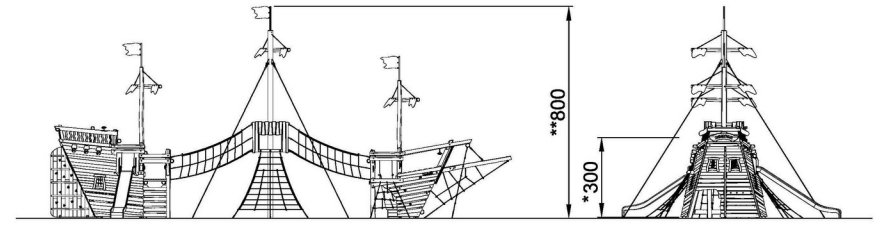

By Bureau Veritas HSE
 www.bureauveritas.dk
 +45 7731 1000

Pirate Ship, X-large

NRO548

* Max fall height | ** Total height | *** Safety surfacing area

* Max fall height | ** Total height

[Click to see TOP VIEW](#)