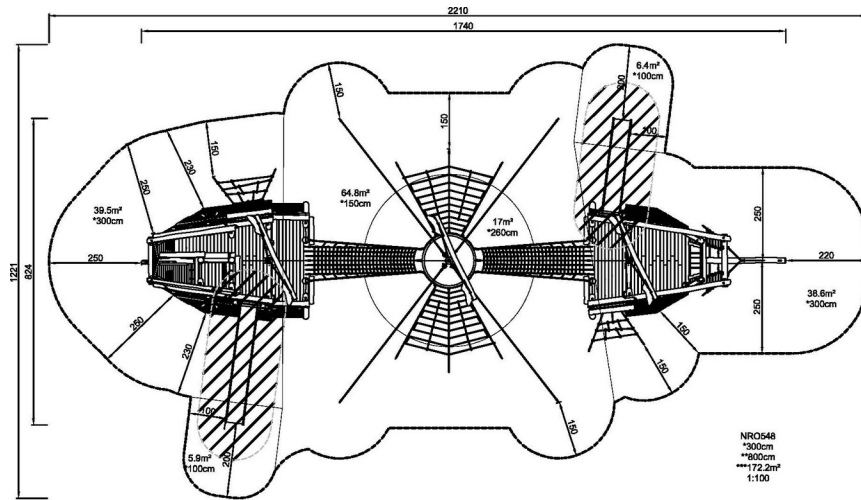

Item no. NRO548-1021	
Installation Information	
Max. fall height	300 cm
Safety surfacing area	172.2 m ²
Total installation time	93.3
Excavation volume	27.88 m ³
Concrete volume	13.60 m ³
Footing depth (standard)	100 cm
Shipment weight	6,328 kg
Anchoring options	In-ground ✓

By Bureau Veritas HSE
 www.bureauveritas.dk
 +45 7731 1000

Pirate Ship, X-large

NRO548

* Max fall height | ** Total height | *** Safety surfacing area

* Max fall height | ** Total height

[Click to see TOP VIEW](#)