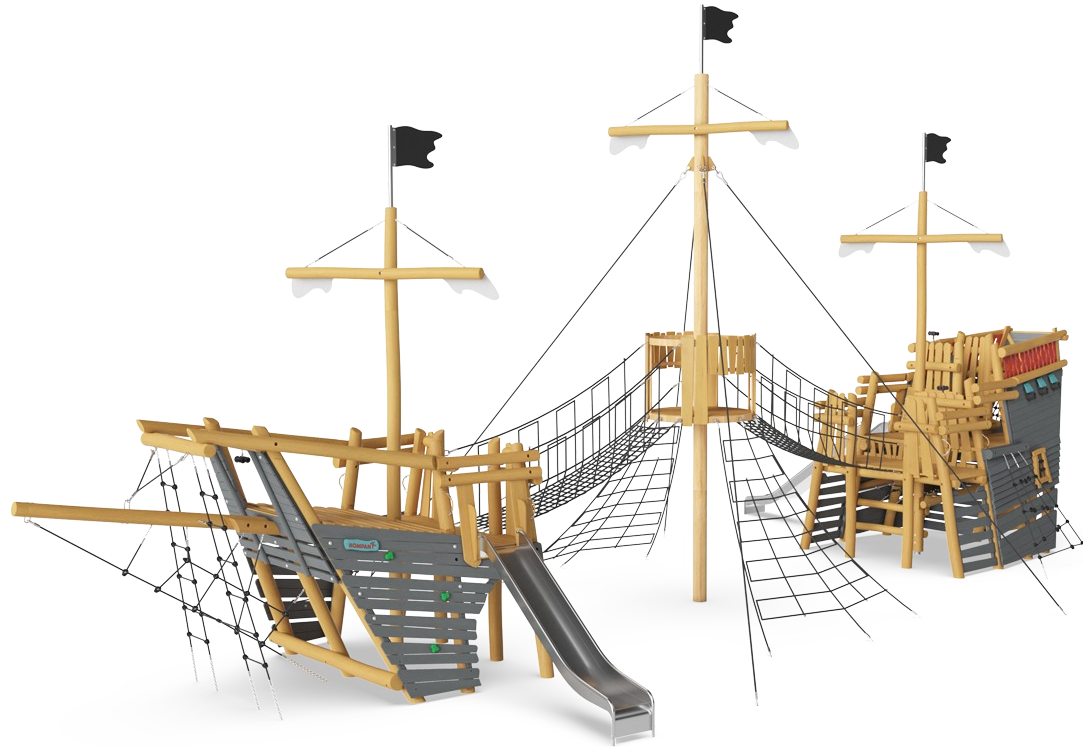

Pirate Ship, X-large

NRO548

KOMPAN
Let's play

The stunning, XL Pirate ship attracts children from afar. The density of varied, fun play opportunities with tons of different climbing options, great views and fun slides make for a magnet for children's play, again and again. The routes to the decks vary. And from both decks swaying, see-through net bridges offer an exhilarating climb to the mid-mast

destination. Apart from being fun, the richly varied climb elements intensely train children's cross-coordination, proprioception and balance. Climbing swaying nets, solid climbing walls and inclined net bridges that bounce back movements is great muscle training. The heights build self confidence, as children venture onto nets, with a little help from their

Pirate Ship, X-large

NRO548

All Organic Robinia products by KOMPAN are made of Robinia wood from sustainable European sources. On request it can be supplied as FSC® Certified (FSC® C004450).

The paint used for coloured components is water based environmental friendly with excellent UV resistance. The paint is in compliance with EN 71 Part 3.