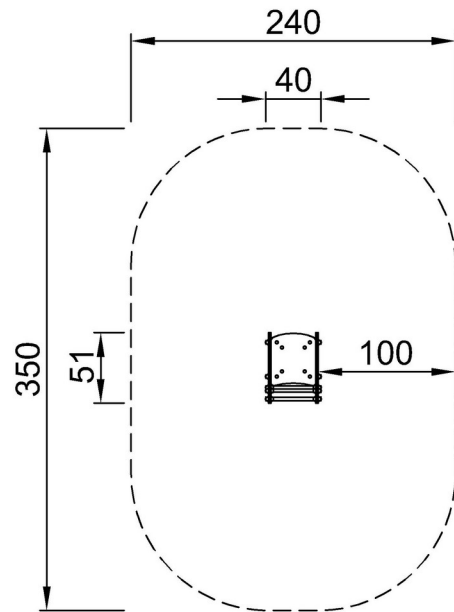

By Bureau Veritas HSE
 www.bureauveritas.dk
 +45 7731 1000

* Max fall height | ** Total height | *** Safety surfacing area

* Max fall height | ** Total height

M17701
*60cm
**78cm
***7.5m²

M17701

[Click to see TOP VIEW](#)