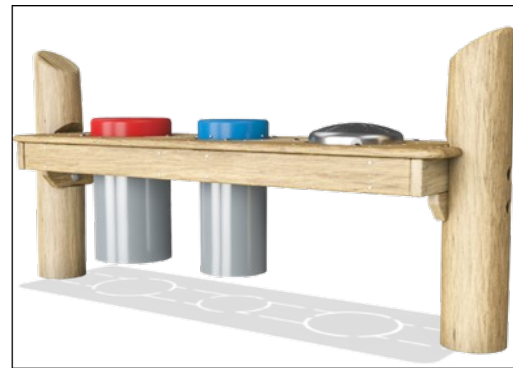

The percussion panel consist of 2 Conga Drums with PP tubes and top in coloured ABS. Babel drum in stainless steel 316L.