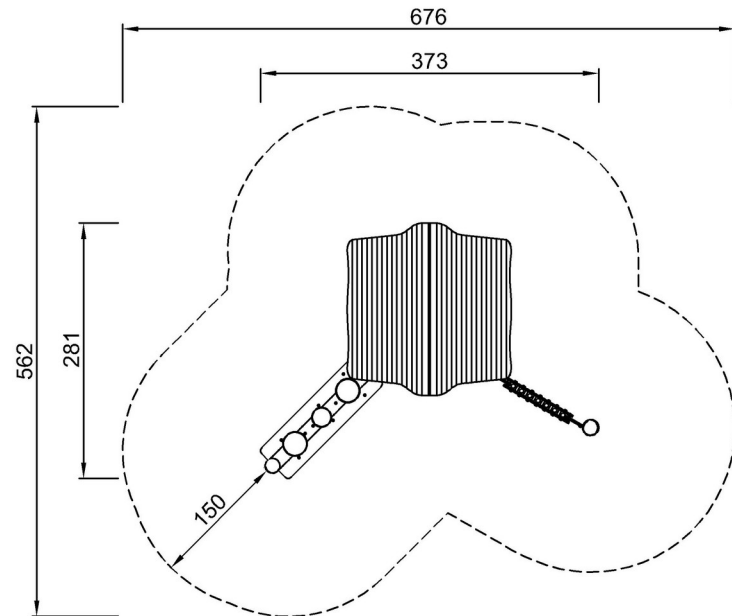

Theatre & Music Cottage

NRO606

* Max fall height | ** Total height | *** Safety surfacing area

* Max fall height | ** Total height

NRO606
**256cm
***27m²