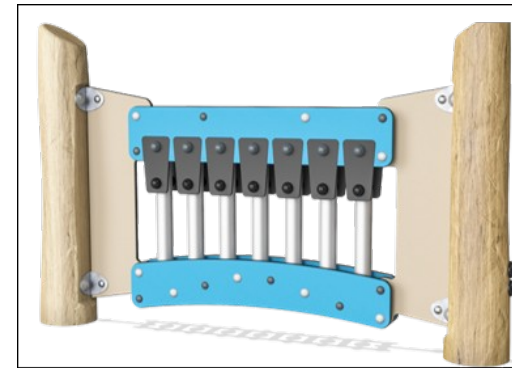

All rubber activities/components are made of conveyer belt rubber that makes it extremely weather resistant and long lasting.

The percussion panel consist of 2 Conga Drums with PP tubes and top in coloured ABS. Babel drum in stainless steel 316L.