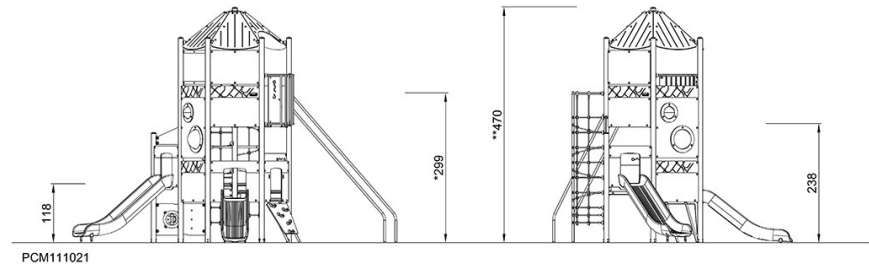

Mega Deck Upper Deck

PCM111021

* Max fall height | ** Total height | *** Safety surfacing area

* Max fall height | ** Total height

[Click to see TOP VIEW](#)

[Click to see SIDE VIEW](#)