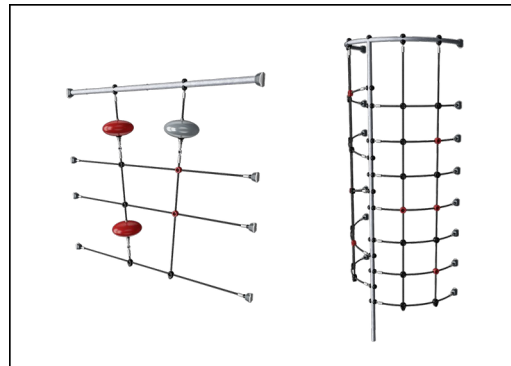

Ropes of UV-stabilized PES rope strands with inner steel cable reinforcement. The polyester yarn is made from +95% post-consumer materials and is inductively melted onto each strand.