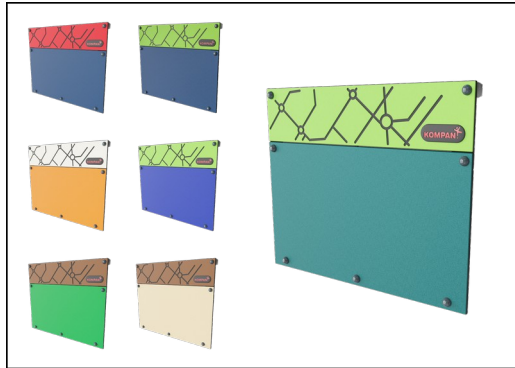

Tower net

Physical: the children have a fast access up the horizontal rungs, and a slower climb up the sloping rungs. The net can be climbed from both sides. **Social-Emotional:** the two-sided net allows for social interaction. The spaciousness invites socialising. **Cognitive:** logical thinking when planning how to best enter the platform from the net.

Timer

Social-Emotional: teams can each have a button to measure rounds, wins etc. The buttons support cooperation and teamwork. **Cognitive:** counting and registering support thinking skills such as logical thinking and sequencing. **Creative:** children can leave their mark, placing the timer in different positions.

Rock climber

Physical: supports cross coordination and leg, arm and hand strength. **Social-Emotional:** the inclination makes climbing feel secure, especially for younger children.

Mega Deck Upper Deck

PCM111021

Panels of 19mm EcoCore™. EcoCore™ is a highly durable, eco-friendly material, which is not only recyclable after use but also consists of a core produced from 100% recycled material.

All decks are supported by unique designed low-carbon aluminum profiles with multiple attachment options. The grey colored molded decks are made of 75% post-consumer waste PP material with a non-skid pattern and texture surface.