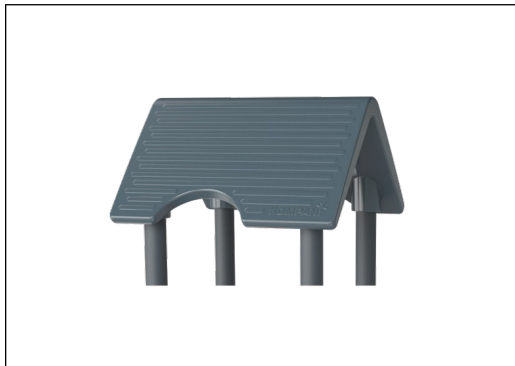

Roof is made from rotomoulded PE with 33% Post-consumer materials. PE has high impact resistance across a wide temperature span which ensures durability.

The slides can be chosen in six different colors and three materials: Straight or curved one-piece molded PE slides, made from 33% recycled post-consumer materials in different colours. Combined EcoCore™ sides and stainless-steel. Full stainless steel in one piece design for more vandalism proof solutions.