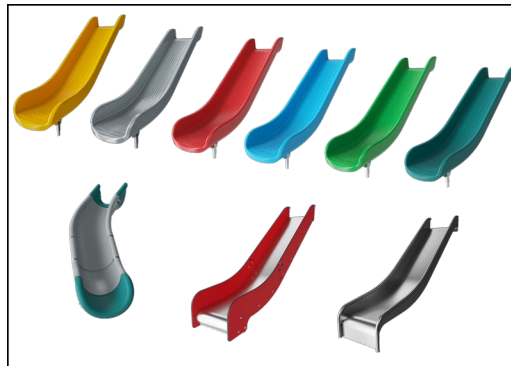

The slides can be chosen in six different colors and three materials: Straight or curved one-piece molded PE slides, made from 33% recycled post-consumer materials in different colours. Combined EcoCore™ sides and stainless-steel. Full stainless steel in one piece design for more vandalism proof solutions.