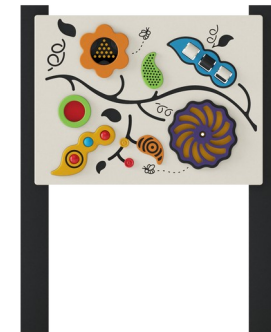

Panel de juego sensorial múltiple, poste cuadrado

TPP280023

KOMPANI
Let's play

The Sensory Panel is an engaging panel with various activities to stimulate touch, sight and sound senses. The panel has a great selection of activities including tumble ball and spiral spinners, roller ball seed pods, tactile leaves, coloured window and sliding counters. This is a compact, fun panel that will keep children of all abilities engaged and busy, with lots to do and

explore.

Número de artículo TPP280023-0401	
Información general del producto	
Dimensiones LxAnch.xAl.	cm
Grupo de edad	
Usuarios	
Opciones de color	●

Panel de juego sensorial múltiple, poste cuadrado

TPP280023