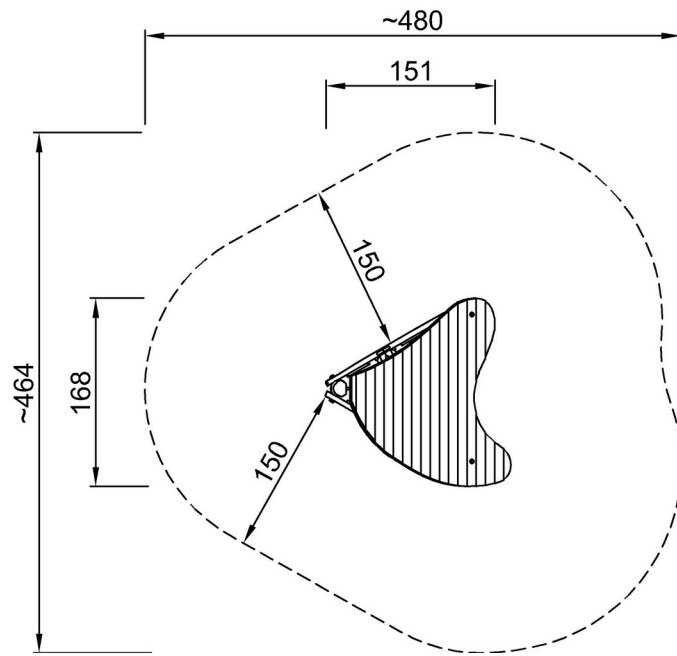

By Bureau Veritas HSE
 www.bureauveritas.dk
 +45 7731 1000

Playhouse with Roof

NRO401

* Max fall height | ** Total height | *** Safety surfacing area

* Max fall height | ** Total height

NRO401

**260cm
***~16.6m²

NRO401

[Click to see TOP VIEW](#)

[Click to see SIDE VIEW](#)