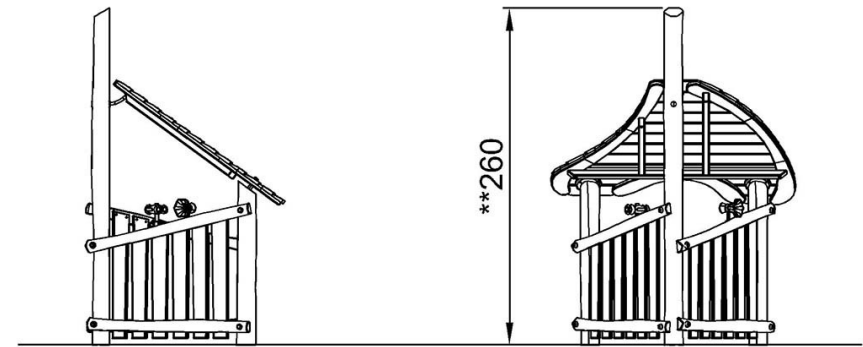

By Bureau Veritas HSE
 www.bureauveritas.dk
 +45 7731 1000

Playhouse with Roof

NRO401

* Max fall height | ** Total height | *** Safety surfacing area

* Max fall height | ** Total height

NRO401

**260cm
***~16.6m²

NRO401

[Click to see TOP VIEW](#)

[Click to see SIDE VIEW](#)