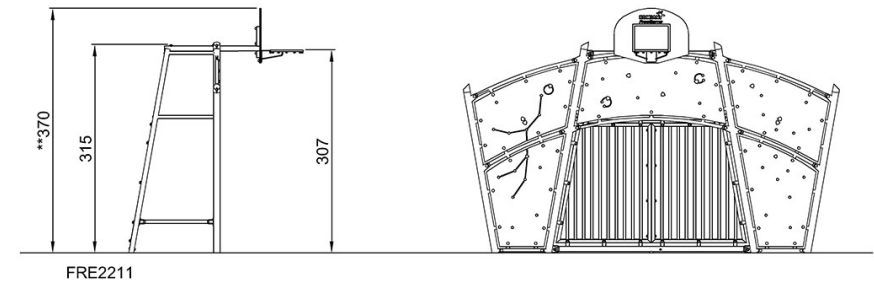

Cosmos Multi Goal, 5m

FRE2211

Item no. FRE2211-3317	
Installation Information	
Max. fall height	0 cm
Safety surfacing area	0.0 m ²
Total installation time	13.3
Excavation volume	0.51 m ³
Concrete volume	0.50 m ³
Footing depth (standard)	50 cm
Shipment weight	669 kg
Anchoring options	In-ground ✓ Surface ✓

By Bureau Veritas HSE
 www.bureauveritas.dk
 +45 7731 1000

Cosmos Multi Goal, 5m

FRE2211

* Max fall height | ** Total height | *** Safety surfacing area

* Max fall height | ** Total height

[Click to see TOP VIEW](#)