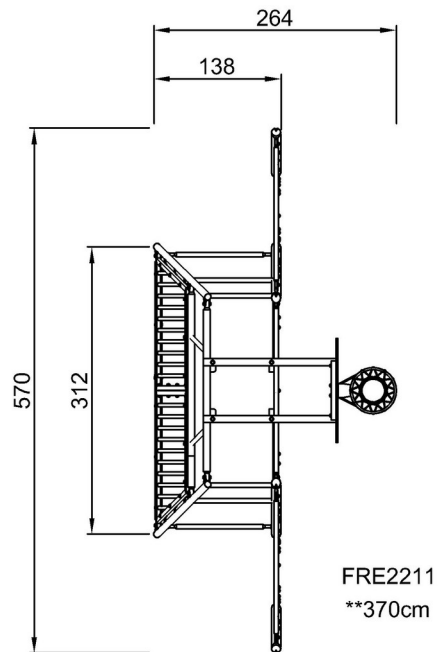

Cosmos Multi Goal, 5m

FRE2211

Item no. FRE2211-3317	
Installation Information	
Max. fall height	0 cm
Safety surfacing area	0.0 m ²
Total installation time	13.3
Excavation volume	0.51 m ³
Concrete volume	0.50 m ³
Footing depth (standard)	50 cm
Shipment weight	669 kg
Anchoring options	In-ground ✓ Surface ✓

By Bureau Veritas HSE
 www.bureauveritas.dk
 +45 7731 1000

Cosmos Multi Goal, 5m

FRE2211

* Max fall height | ** Total height | *** Safety surfacing area

* Max fall height | ** Total height

[Click to see TOP VIEW](#)