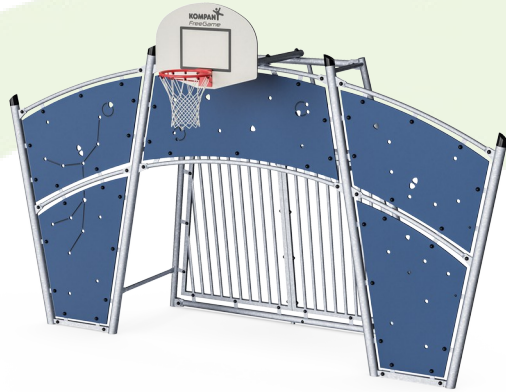

Sustainability Data

FRE2211

Cradle to Gate A1-A3	Total CO₂ emission	CO₂e/kg	Recycled materials
	kg CO₂e	kg CO₂e/kg	%
FRE2211-3317	1,286.40	2.12	61.30

The overall framework applied for these factors is the Environmental Product Declaration (EPD), which quantifies "environmental information on the life cycle of a product and enable comparisons between products fulfilling the same function" (ISO, 2006). This follows the structure and applies a Life-Cycle Assessment approach to the entire Product stage from raw material through manufacturing (A1-A3))

Kompan A/S
C.F. Tietgens Boulevard 32C
DK-5220 Odense SØ
Denmark