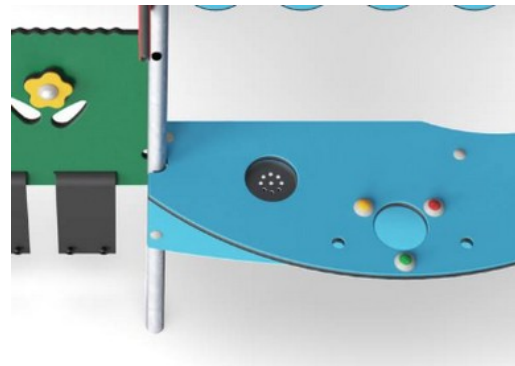

The sand strainer is made of high-quality stainless steel to ensure the durability of the product.