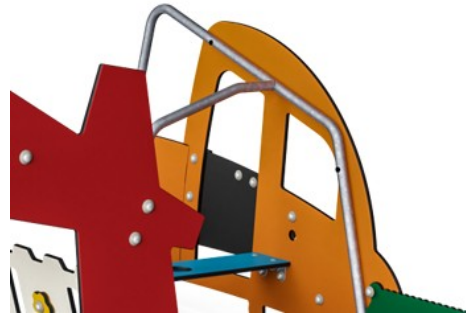

Den

Physical: crawling through the possible openings trains spatial awareness. **Social-Emotional:** the enclosed space invites social play for two or three children.

Home, Garden & Auto

MSC542103

Panels of 19mm EcoCore™. EcoCore™ is a highly durable, eco-friendly material, which is not only recyclable after use but also consists of a core produced from 100% recycled material.

The steel surfaces are hot-dip galvanised inside and outside with lead-free zinc. The galvanisation has excellent corrosion resistance in outside environments and requires low maintenance.

Corocord membranes consist of friction-proof rubberised material of conveyor belt quality with excellent UV resistance. Tested and compliant with REACH requirements for PAH. Embedded is a four-layered armouring made of woven polyester. The armouring and the two surface layers result in a total thickness of 7.5 mm.