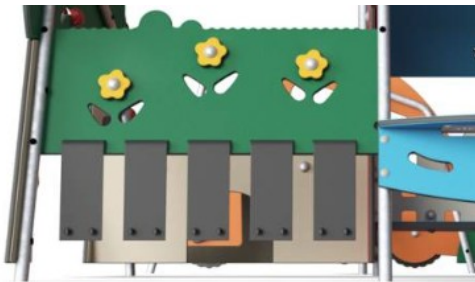

Straps are made of soft and bendable woven bands. The base material of straps is PP which has good wearing and impact resistance.