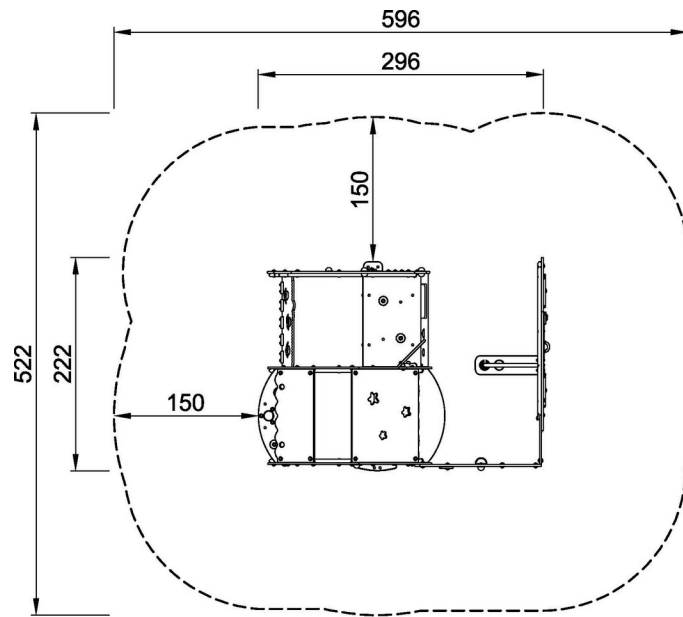

Item no. MSC542103-3417P

Installation Information

Max. fall height	45 cm
Safety surfacing area	28.0 m ²
Total installation time	14.3
Excavation volume	0.46 m ³
Concrete volume	0.00 m ³
Footing depth (standard)	60 cm
Shipment weight	309 kg
Anchoring options	In-ground ✓ Surface ✓

By Bureau Veritas HSE
www.bureauveritas.dk
+45 7731 1000

* Max fall height | ** Total height | *** Safety surfacing area

* Max fall height | ** Total height

MSC542103P
*45cm
**170cm
***28m²

[Click to see TOP VIEW](#)