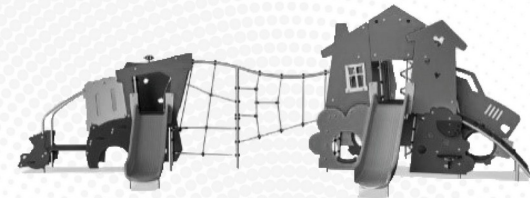

**Verification of CO₂ calculation of:
Themed play systems**

Data version no. 2023-10-05

The CO₂ calculation and data are in compliance with the principles of a carbon footprint impact according to the GHG protocol (Greenhouse Gas Protocol), Scope 3, cradle to gate related to all individual components in the product category: "Themed play systems" represented by item no.: MSC641100-3717P.

(Scope 3 emissions include emission sources in the upstream and downstream value chain).

Date: 30. October 2023 | Valid until: 30. October 2025

Verified by:

Julie Marie Vejsgaard Larsen, LCA & EPD Consultant

Verification based on report: Validation of CO₂ calculation of 9 categories of Kompan product line, version 1.0, prepared by: Bureau Veritas HSE, Denmark: Julie M. V. Larsen.

Publication date: 30. October 2023

By Bureau Veritas HSE

www.bureauveritas.dk

+45 7731 1000