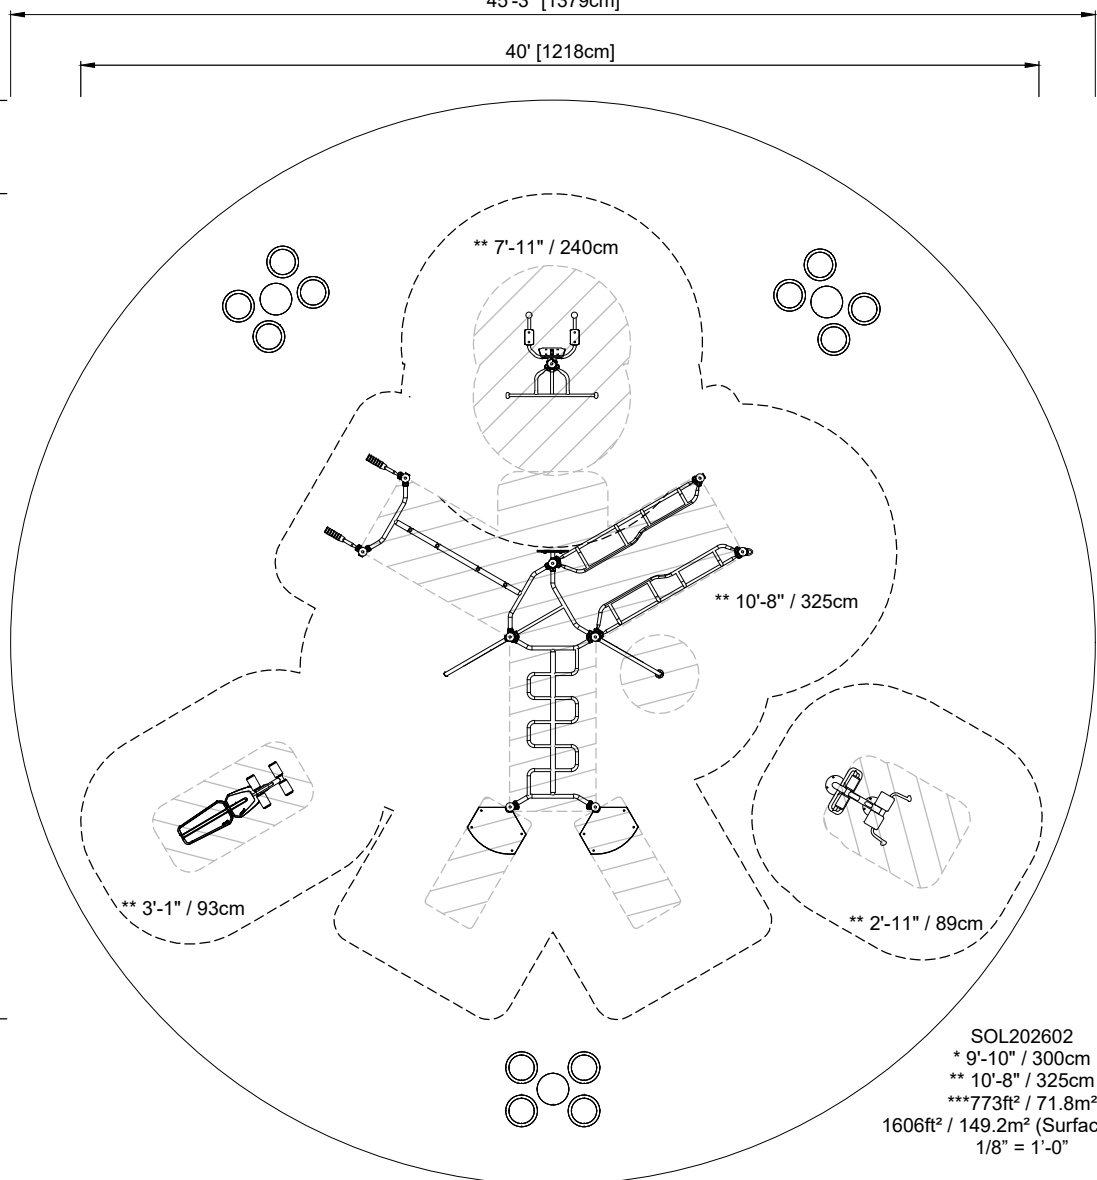

45'-3" [1379cm]

40' [1218cm]

45'-3" [1379cm]

34'-5" [1049cm]

** 7'-11" / 240cm

** 10'-8" / 325cm

** 3'-1" / 93cm

** 2'-11" / 89cm

SOL202602
* 9'-10" / 300cm
** 10'-8" / 325cm
*** 773ft² / 71.8m²
1606ft² / 149.2m² (Surface Area)
1/8" = 1'-0"