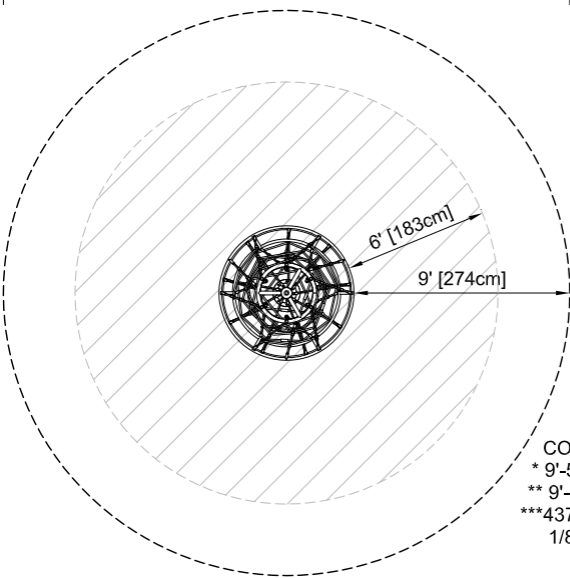

23'-7" [719cm]

17'-7" [537cm]

5'-7" [171cm]

COR203401  
\* 9'-5" / 287cm  
\*\* 9'-6" / 289cm  
\*\*\* 437ft<sup>2</sup> / 40.6m<sup>2</sup>  
1/8" = 1'-0"