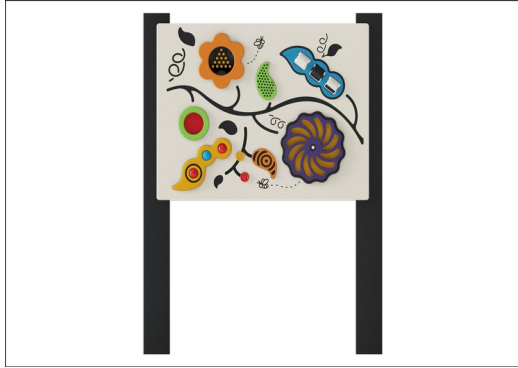

# Sensory Multi Play Panel, Square Posts

TPP280023

Item no. TPP280023-0401	
<b>General Product Information</b>	
Dimensions LxWxH	92x15x128 cm
Age group	2 - 12
Play capacity (users)	2
Colour options	

The Sensory Panel is an engaging panel with various activities to stimulate touch, sight and sound senses. The panel has a great selection of activities including tumble ball and spiral spinners, roller ball seed pods, tactile leaves, coloured window and sliding counters. This is a compact, fun panel that will keep children of all abilities engaged and busy, with lots to do and

# Sensory Multi Play Panel, Square Posts

TPP280023

Panel and selected play parts made from High Density Polyethylene HDPE which is 100% recyclable after usage

Square 100x100mm posts made of recycled plastic in black color