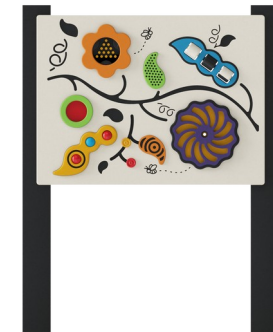

# Sensory Multi Play Panel, Square Posts

TPP280023

Item no. TPP280023-0401	
<b>General Product Information</b>	
Dimensions LxWxH	92x15x128 cm
Age group	2 - 12
Play capacity (users)	2
Colour options	

The Sensory Panel is an engaging panel with various activities to stimulate touch, sight and sound senses. The panel has a great selection of activities including tumble ball and spiral spinners, roller ball seed pods, tactile leaves, coloured window and sliding counters. This is a compact, fun panel that will keep children of all abilities engaged and busy, with lots to do and

# Sensory Multi Play Panel, Square Posts

TPP280023

Panel and selected play parts made from High Density Polyethylene HDPE which is 100% recyclable after usage

Square 100x100mm posts made of recycled plastic in black color