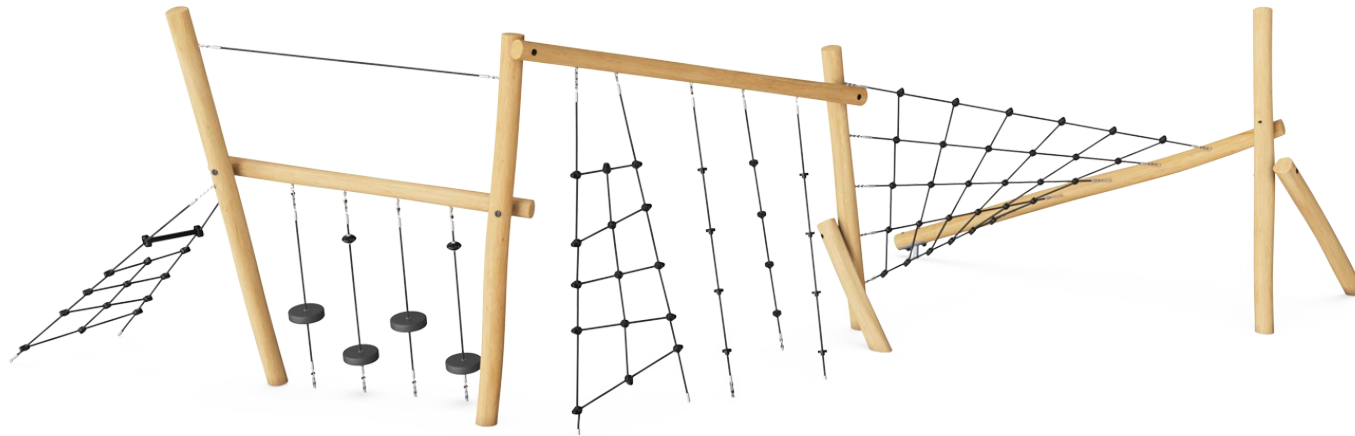

Agility Trail 9

NRO854

Item no. NRO854-1001

General Product Information

Dimensions LxWxH	465x999x273 cm
Age group	5 - 12
Play capacity (users)	12
Colour options	

The Parkour 4 is a hugely appealing play piece. It is exactly what 6-12 year olds want; a trim trail that's fun. The variation in climbing, crawling and balancing activities will make children come back again and again. The many inclined, twisted and vertical nets and the different mesh directions make great play challenges. Climbing or crawling up, down and

through the big meshes hugely stimulates coordination and proprioception. Both are skills necessary to navigate the world confidently and achieving physical confidence. The rubber disc seating points and inclined beams are great for meeting and exchanging, the bouncy and inclined character of these elements make them a constant balance and muscle trainer,

Physical: the inclined net supports the upward climbing movement of the body. The net supports cross-body coordination, which impacts coordination of the right and left part of brain, fundamental for other skills such as the ability to read. The asymmetry of the net challenges the children's climbing.

Parkour ropes

Physical: the big rubbery discs are great support for the feet when climbing or crossing. This trains cross coordination, balance and arm and leg muscles. This combination adds to the child's body adeptness and awareness, adding security to movements. **Social-Emotional:** the seats make a nice destination and meeting point and take cooperation when crossing by others on the way through the module.