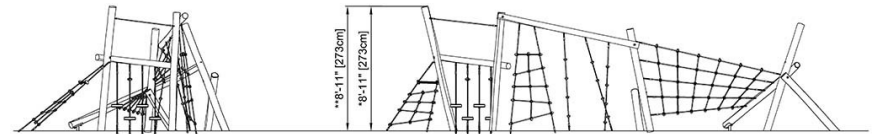

By Bureau Veritas HSE
www.bureauveritas.dk
+45 7731 1000

Agility Trail 9

NRO854

* Max fall height | ** Total height | *** Safety surfacing area

* Max fall height | ** Total height

NRO854
* 8'-11" / 273cm
** 8'-11" / 273cm
*** 852.5ft² / 79.2m²
1/8" = 1'-0"

NRO854

[Click to see TOP VIEW](#)

[Click to see SIDE VIEW](#)