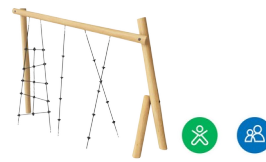

even when seated. When climbing through the Parkour 4 children train their cooperation and turn-taking skills which can be hard to teach, but can be easily learned through play.

Agility Trail 9

NRO854

Climbing net

Physical: the inclined net supports the upward climbing movement of the body. The net supports cross-body coordination, which impacts coordination of the right and left part of brain, fundamental for other skills such as the ability to read. The asymmetry of the net challenges the children's climbing.

Parkour ropes

Physical: the big rubbery discs are great support for the feet when climbing or crossing. This trains cross coordination, balance and arm and leg muscles. This combination adds to the child's body adeptness and awareness, adding security to movements. **Social-Emotional:** the seats make a nice destination and meeting point and take cooperation when crossing by others on the way through the module.

Top rope

Physical: the top rope adds support when balancing on the beam. This develops dexterity, hand and arm muscles.

Parkour climbing knots

Physical: the small knots add support for hands and feet when climbing in the ropes. This supports spatial awareness, cross coordination and all muscle groups. **Social-Emotional:** cooperation when passing other children.