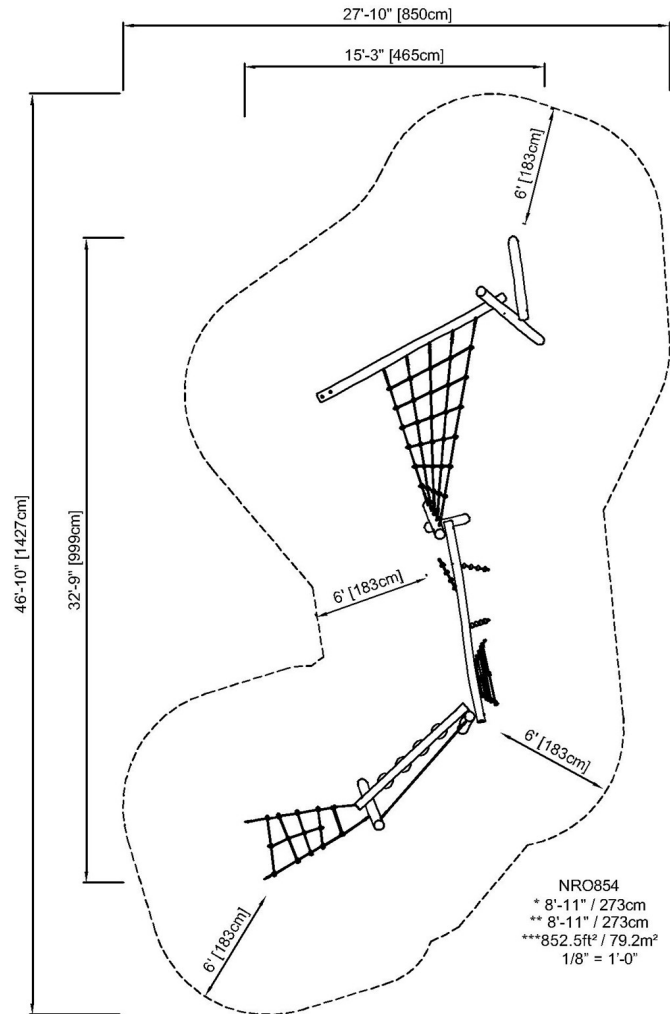

The Robinia wood can be supplied as untreated raw wood or painted with a brown coloured transparent pigment that maintains the golden wood colour of the wood.

Item no. NRO854-1001	
Installation Information	
Max. fall height	273 cm
Safety surfacing area	79.2 m ²
Total installation time	11.4
Excavation volume	4.07 m ³
Concrete volume	0.39 m ³
Footing depth (standard)	106 cm
Shipment weight	617 kg
Anchoring options	In-ground ✓
Warranty Information	
EPDM components	2 years
Robinia wood	15 years
Ropes & nets	10 years
Spare parts guaranteed	10 years
Stainless steel components	Lifetime

By Bureau Veritas HSE
www.bureauveritas.dk
+45 7731 1000

Agility Trail 9

NRO854

* Max fall height | ** Total height | *** Safety surfacing area

* Max fall height | ** Total height

NRO854
* 8'-11" / 273cm
** 8'-11" / 273cm
*** 852.5ft² / 79.2m²
1/8" = 1'-0"

NRO854

[Click to see TOP VIEW](#)

[Click to see SIDE VIEW](#)