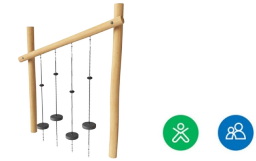

even when seated. When climbing through the Parkour 4 children train their cooperation and turn-taking skills which can be hard to teach, but can be easily learned through play.

Agility Trail 9

NRO854

Climbing net

Physical: the inclined net supports the upward climbing movement of the body. The net supports cross-body coordination, which impacts coordination of the right and left part of brain, fundamental for other skills such as the ability to read. The asymmetry of the net challenges the children's climbing.

Parkour ropes

Physical: the big rubbery discs are great support for the feet when climbing or crossing. This trains cross coordination, balance and arm and leg muscles. This combination adds to the child's body adeptness and awareness, adding security to movements. **Social-Emotional:** the seats make a nice destination and meeting point and take cooperation when crossing by others on the way through the module.

Top rope

Physical: the top rope adds support when balancing on the beam. This develops dexterity, hand and arm muscles.

Parkour climbing knots

Physical: the small knots add support for hands and feet when climbing in the ropes. This supports spatial awareness, cross coordination and all muscle groups. **Social-Emotional:** cooperation when passing other children.