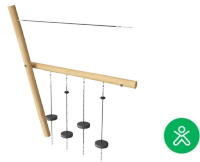

even when seated. When climbing through the Parkour 4 children train their cooperation and turn-taking skills which can be hard to teach, but can be easily learned through play.

Agility Trail 9

NRO854

Climbing net

Physical: the inclined net supports the upward climbing movement of the body. The net supports cross-body coordination, which impacts coordination of the right and left part of brain, fundamental for other skills such as the ability to read. The asymmetry of the net challenges the children's climbing.

Parkour ropes

Physical: the big rubbery discs are great support for the feet when climbing or crossing. This trains cross coordination, balance and arm and leg muscles. This combination adds to the child's body adeptness and awareness, adding security to movements. **Social-Emotional:** the seats make a nice destination and meeting point and take cooperation when crossing by others on the way through the module.

Top rope

Physical: the top rope adds support when balancing on the beam. This develops dexterity, hand and arm muscles.

Parkour climbing knots

Physical: the small knots add support for hands and feet when climbing in the ropes. This supports spatial awareness, cross coordination and all muscle groups. **Social-Emotional:** cooperation when passing other children.