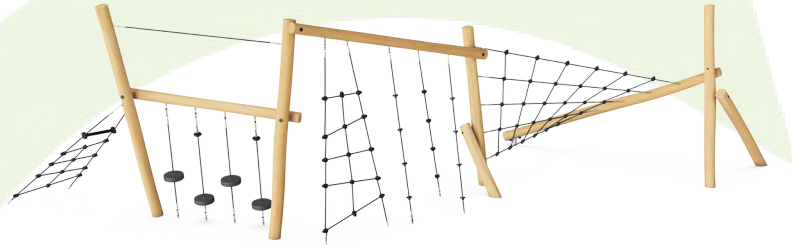

Sustainability Data

NRO854

Cradle to Gate A1-A3	Total CO₂ emission	CO₂e/kg	Recycled materials
	kg CO₂e	kg CO₂e/kg	%
NRO854-1001	302.24	0.61	6.06

The overall framework applied for these factors is the Environmental Product Declaration (EPD), which quantifies "environmental information on the life cycle of a product and enable comparisons between products fulfilling the same function" (ISO, 2006). This follows the structure and applies a Life-Cycle Assessment approach to the entire Product stage from raw material through manufacturing (A1-A3))

Kompan A/S
C.F. Tietgens Boulevard 32C
DK-5220 Odense SØ
Denmark

Verification of CO₂ calculation of: Nature play

Data version no. 2023-10-05

The CO₂ calculation and data are in compliance with the principles of a carbon footprint impact according to the GHG protocol (Greenhouse Gas Protocol), Scope 3, cradle to gate related to all individual components in the product category: "Nature play" represented by item no.: NRO409-0621.

(Scope 3 emissions include emission sources in the upstream and downstream value chain).

Date: 30. October 2023 | Valid until: 30. October 2025

Verified by:

Julie Marie Vejsgaard Larsen, LCA & EPD Consultant

Verification based on report: Validation of CO₂ calculation of 9 categories of Kompan product line, version 1.0, prepared by: Bureau Veritas HSE, Denmark: Julie M. V. Larsen.

Publication date: 30. October 2023

By Bureau Veritas HSE
www.bureauveritas.dk
+45 7731 1000