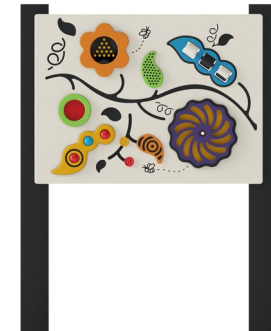

Sensory Multi Play Panel, Square Posts

TPP280023

Item no. TPP280023-0401	
General Product Information	
Dimensions LxWxH	92x15x128 cm
Age group	
Play capacity (users)	
Colour options	

The Sensory Panel is an engaging panel with various activities to stimulate touch, sight and sound senses. The panel has a great selection of activities including tumble ball and spiral spinners, roller ball seed pods, tactile leaves, coloured window and sliding counters. This is a compact, fun panel that will keep children of all abilities engaged and busy, with lots to do and

explore.

Sensory Multi Play Panel, Square Posts

TPP280023

Panel and selected play parts made from High Density Polyethylene HDPE which is 100% recyclable after usage

Square 100x100mm posts made of recycled plastic in black color