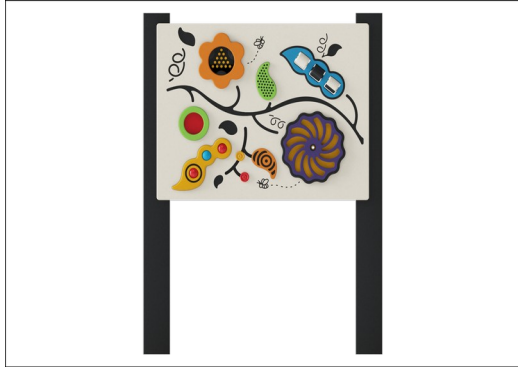

Sensory Multi Play Panel, Square Posts

TPP280023

Item no. TPP280023-0401	
General Product Information	
Dimensions LxWxH	92x15x128 cm
Age group	
Play capacity (users)	
Colour options	

The Sensory Panel is an engaging panel with various activities to stimulate touch, sight and sound senses. The panel has a great selection of activities including tumble ball and spiral spinners, roller ball seed pods, tactile leaves, coloured window and sliding counters. This is a compact, fun panel that will keep children of all abilities engaged and busy, with lots to do and

explore.

Sensory Multi Play Panel, Square Posts

TPP280023

Panel and selected play parts made from High Density Polyethylene HDPE which is 100% recyclable after usage

Square 100x100mm posts made of recycled plastic in black color