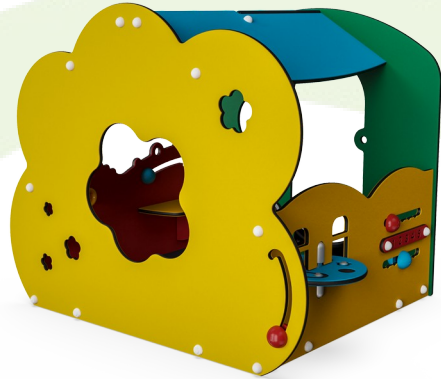

Sustainability Data

M411

Cradle to Gate A1-A3	Total CO₂ emission	CO₂e/kg	Recycled materials
	kg CO₂e	kg CO₂e/kg	%
M41100-3118P	130.68	1.22	73.51

The overall framework applied for these factors is the Environmental Product Declaration (EPD), which quantifies "environmental information on the life cycle of a product and enable comparisons between products fulfilling the same function" (ISO, 2006). This follows the structure and applies a Life-Cycle Assessment approach to the entire Product stage from raw material through manufacturing (A1-A3))

Kompan A/S
C.F. Tietgens Boulevard 32C
DK-5220 Odense SØ
Denmark