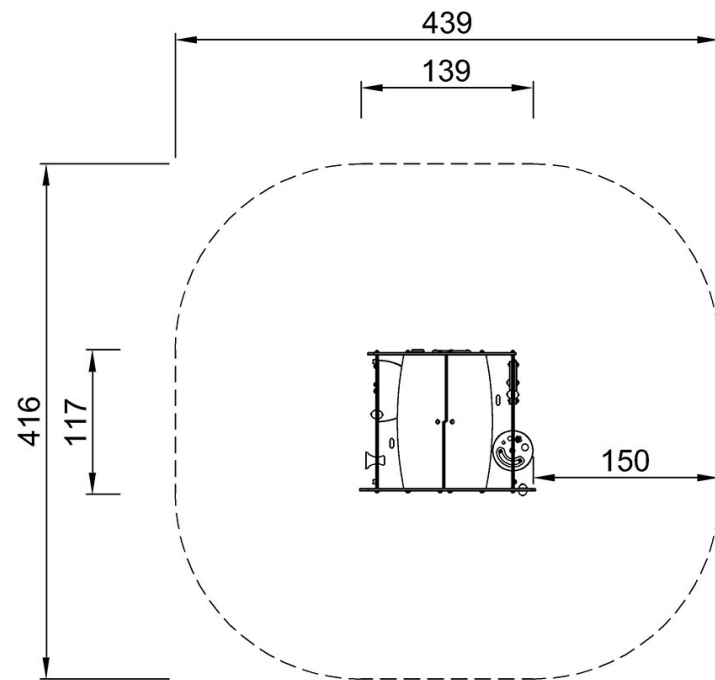

Item no. M41100-3118P	
Installation Information	
Max. fall height	30 cm
Safety surfacing area	16.3 m ²
Total installation time	5.6
Excavation volume	0.09 m ³
Concrete volume	0.00 m ³
Footing depth (standard)	34 cm
Shipment weight	153 kg
Anchoring options	In-ground ✓ Surface ✓
Warranty Information	
EcoCore HDPE	Lifetime
HPL decks	15 years
Movable parts	2 years
Spare parts guaranteed	10 years

By Bureau Veritas HSE
www.bureauveritas.dk
+45 7731 1000

Toddler Flower House

M411

* Max fall height | ** Total height | *** Safety surfacing area

* Max fall height | ** Total height

M41101
*30cm
**119cm
***16.3m²