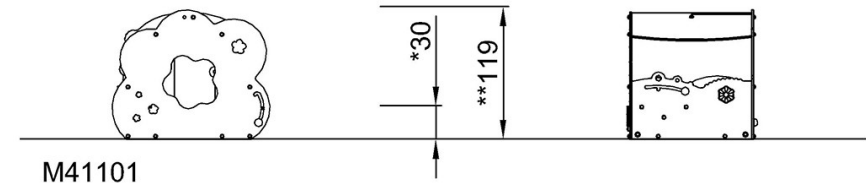

By Bureau Veritas HSE
www.bureauveritas.dk
+45 7731 1000

Toddler Flower House

M411

* Max fall height | ** Total height | *** Safety surfacing area

* Max fall height | ** Total height

M41101
*30cm
**119cm
***16.3m²