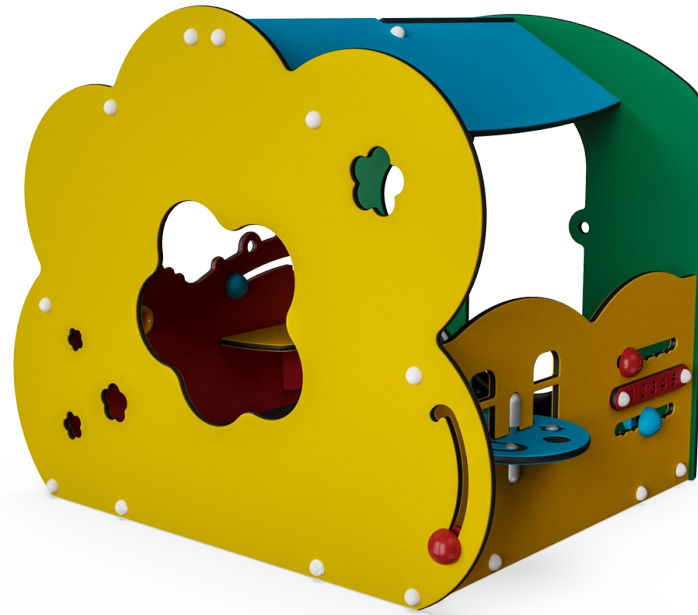

Toddler Flower House

M411

Item no. M41100-3118P	
General Product Information	
Dimensions LxWxH	139x117x119 cm
Age group	6m+
Play capacity (users)	8
Colour options	

Wow! This toddler-sized Flower House is rich in activities that attract and hold young children in play, repeatedly. The varied play elements support the child's social-emotional, cognitive, and creative development. The many small or big openings and semi-open sides encourage play co-operation from the inside to the outside, increasing the number of children who

can participate in a way that makes sense. There is a number of manipulative play items that respond to the actions of the child: turning desk, spheres running in grooves and door lock. When items respond to the child's actions it stimulates an understanding of causal relations. It motivates talking and stimulates language development.

Toddler Flower House

M411

Theme

Cognitive: suggests a theme and supports dramatic play, which stimulates language and communication skills.

Desk

Social-Emotional: fine meeting place and a space creator. Sharing and cooperation from both sides create a social scenario that supports communication and cooperation.

Themed element

Cognitive: set a tangible theme and thus spur dramatic play. Dramatic play is a great trainer of language skills.

Turn disk and sound creator

Social-Emotional: spurs group play and conversations with its two-sidedness.
Cognitive: logical thinking, understanding numeracy.
Creative: creating sounds when the spheres run through grooves.