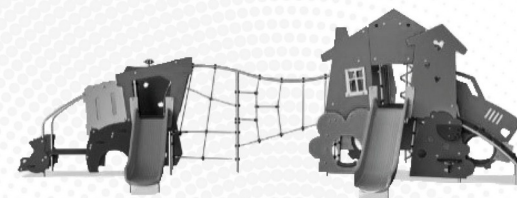

Verification of CO₂ calculation of: Themed play systems

Data version no. 2023-10-05

The CO₂ calculation and data are in compliance with the principles of a carbon footprint impact according to the GHG protocol (Greenhouse Gas Protocol), Scope 3, cradle to gate related to all individual components in the product category: "Themed play systems" represented by item no.: MSC641100-3717P.

(Scope 3 emissions include emission sources in the upstream and downstream value chain).

Date: 30. October 2023 | Valid until: 30. October 2025

Verified by:

Julie Marie Vejsgaard Larsen, LCA & EPD Consultant

Verification based on report: Validation of CO₂ calculation of 9 categories of Kompan product line, version 1.0, prepared by: Bureau Veritas HSE, Denmark: Julie M. V. Larsen.

Publication date: 30. October 2023

By Bureau Veritas HSE
www.bureauveritas.dk
+45 7731 1000