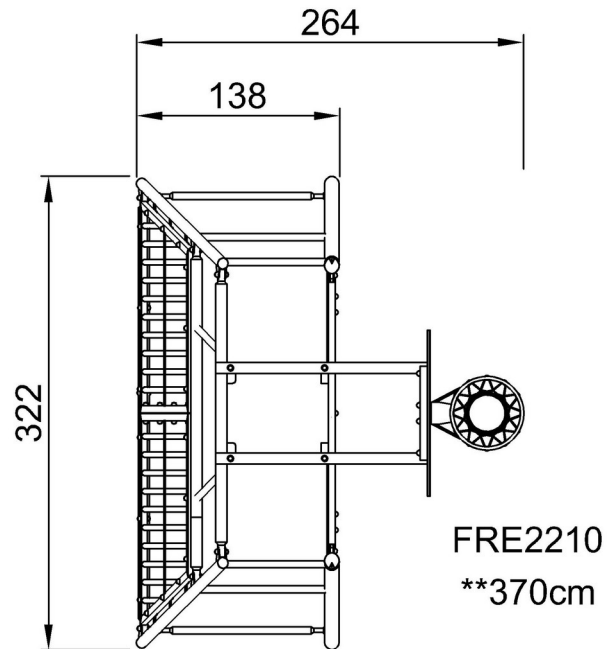

Cosmos Multi Goal, 3m

FRE2210

Item no. FRE2210-3317	
Installation Information	
Max. fall height	0 cm
Safety surfacing area	0.0 m ²
Total installation time	8.9
Excavation volume	0.35 m ³
Concrete volume	0.34 m ³
Footing depth (standard)	50 cm
Shipment weight	491 kg
Anchoring options	In-ground ✓ Surface ✓

By Bureau Veritas HSE
 www.bureauveritas.dk
 +45 7731 1000

Cosmos Multi Goal, 3m

FRE2210

* Max fall height | ** Total height | *** Safety surfacing area

* Max fall height | ** Total height

[Click to see TOP VIEW](#)