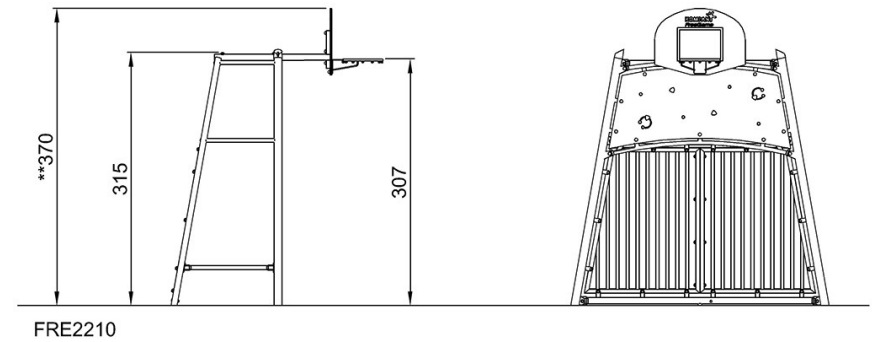

Cosmos Multi Goal, 3m

FRE2210

Item no. FRE2210-3317	
Installation Information	
Max. fall height	0 cm
Safety surfacing area	0.0 m ²
Total installation time	8.9
Excavation volume	0.35 m ³
Concrete volume	0.34 m ³
Footing depth (standard)	50 cm
Shipment weight	491 kg
Anchoring options	In-ground ✓ Surface ✓

By Bureau Veritas HSE
 www.bureauveritas.dk
 +45 7731 1000

Cosmos Multi Goal, 3m

FRE2210

* Max fall height | ** Total height | *** Safety surfacing area

* Max fall height | ** Total height

[Click to see TOP VIEW](#)