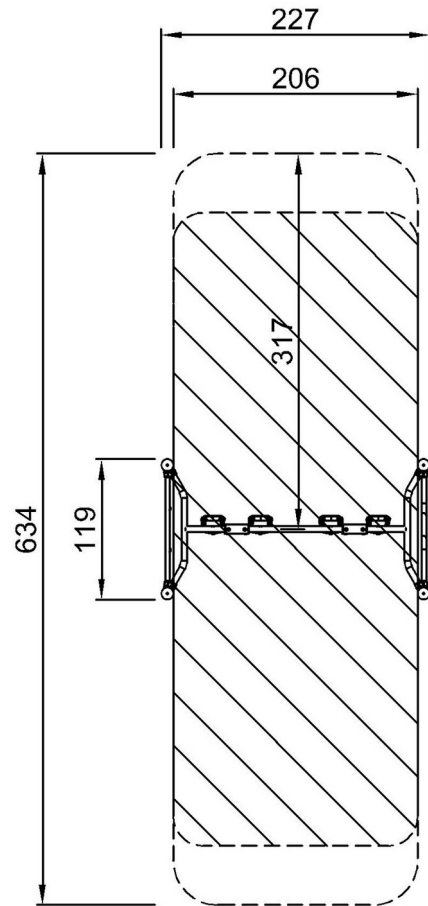

Item no. FAZ10700-0900

Installation Information

Max. fall height	0 cm
Safety surfacing area	13.0 m ²
Total installation time	4.4
Excavation volume	0.25 m ³
Concrete volume	0.14 m ³
Footing depth (standard)	90 cm
Shipment weight	289 kg
Anchoring options	In-ground ✓ Surface ✓

By Bureau Veritas HSE
 www.bureauveritas.dk
 +45 7731 1000

Suspension Trainer Compact

FAZ107

* Max fall height | ** Total height | *** Safety surfacing area

* Max fall height | ** Total height

FAZ10700
**291cm
***13m²

FAZ10700

[Click to see TOP VIEW](#)

[Click to see SIDE VIEW](#)