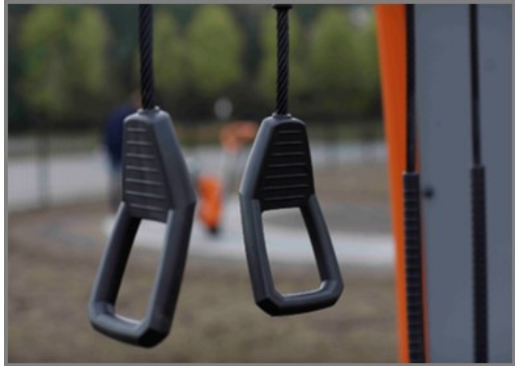

Suspension Trainer Compact

FAZ107

The uniquely designed handles are made of PUR and a reinforced aluminium frame that ensures a strong but light design. The ergonomically shaped handles guarantee a good and pleasant grip for all users.