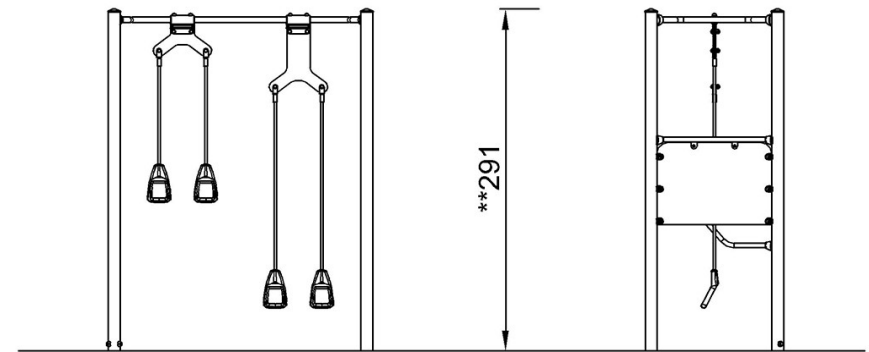

By Bureau Veritas HSE
 www.bureauveritas.dk
 +45 7731 1000

Suspension Trainer Compact

FAZ107

* Max fall height | ** Total height | *** Safety surfacing area

* Max fall height | ** Total height

FAZ10700
**291cm
***13m²