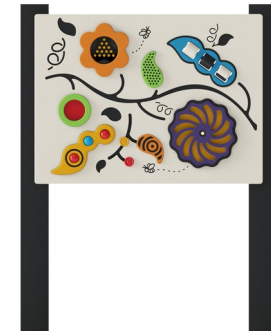

Sensory Multi Play Panel, Square Posts

TPP280023

The Sensory Panel is an engaging panel with various activities to stimulate touch, sight, and sound senses. It has a great selection of activities, including tumble ball and spiral spinners, roller ball seed pods, tactile leaves, colored windows, and sliding counters. This is a compact, fun panel that will keep children of all abilities engaged and busy, with lots to do

and explore.

Item no. TPP280023-0401
General Product Information
Dimensions LxWxH
Age group
Play capacity (users)
Color options

Sensory Multi Play Panel, Square Posts

TPP280023

Item no. TPP280023-0401

Installation Information