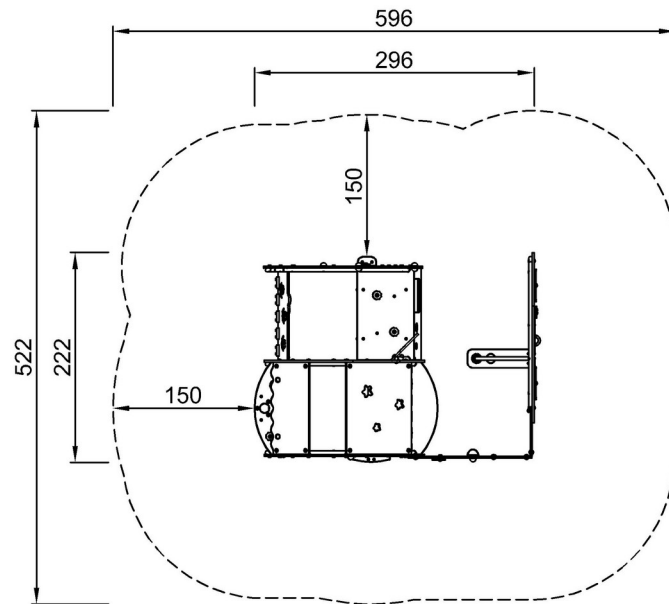

Item no. MSC542103-3417P

Installation Information

Max. fall height	45 cm
Safety surfacing area	28.0 m ²
Total installation time	15.1
Excavation volume	0.46 m ³
Concrete volume	0.00 m ³
Footing depth (standard)	60 cm
Shipment weight	307 kg
Anchoring options	In-ground ✓ Surface ✓

By Bureau Veritas HSE
 www.bureauveritas.dk
 +45 7731 1000

* Max fall height | ** Total height | *** Safety surfacing area

* Max fall height | ** Total height

MSC542103P
*45cm
**170cm
***28m²

MSC542103P

[Click to see TOP VIEW](#)