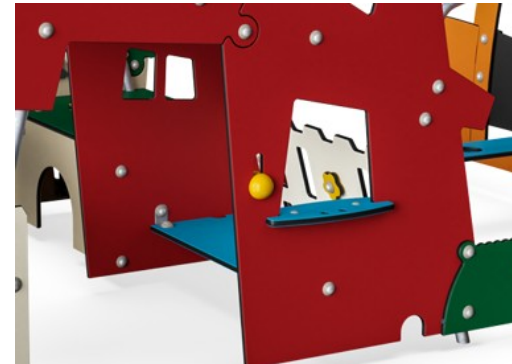

Play spheres are made of PP. PP has good wearing and impact resistance.