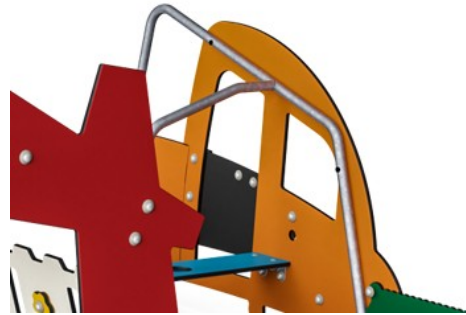

Den

Physical: crawling through the possible openings trains spatial awareness. **Social-Emotional:** the enclosed space invites social play for two or three children.

Home, Garden & Auto

MSC542103

Panels of 19mm EcoCore™. EcoCore™ is a highly durable, eco friendly material, which is not only recyclable after use, but also consists of material produced from +95% recycled post consumer material from food packing waste.

The steel surfaces are hot dip galvanised inside and outside with lead free zinc. The galvanisation has excellent corrosion resistance in outside environments and requires low maintenance.

Corocord membranes consist of friction-proof rubberized material of conveyor belt quality with excellent UV resistance. Tested and compliant with REACH requirements for PAH. Embedded is a four-layered armouring made of woven polyester. The armouring and the two surface layers result in a total thickness of 7.5 mm.