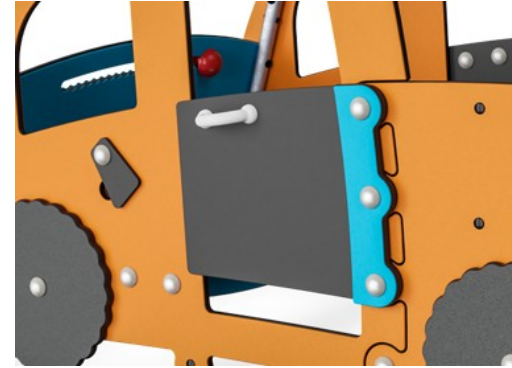

The steel surfaces are hot dip galvanised inside and outside with lead free zinc. The galvanisation has excellent corrosion resistance in outside environments and requires low maintenance.

Corocord membranes consist of friction-proof rubberized material of conveyor belt quality with excellent UV resistance. Tested and compliant with REACH requirements for PAH. Embedded is a four-layered armouring made of woven polyester. The armouring and the two surface layers result in a total thickness of 7.5 mm.