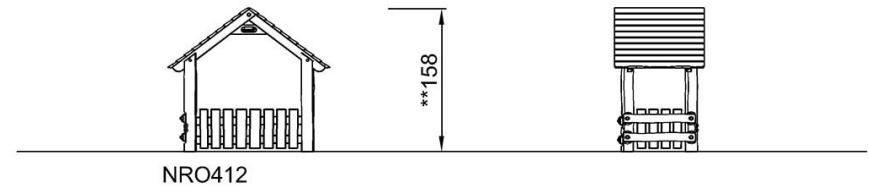

# Playhut with Two Sides

NRO412

\* Max fall height | \*\* Total height | \*\*\* Safety surfacing area

\* Max fall height | \*\* Total height

NRO412  
\*\*158cm  
\*\*\*15.2m<sup>2</sup>

[Click to see TOP VIEW](#)