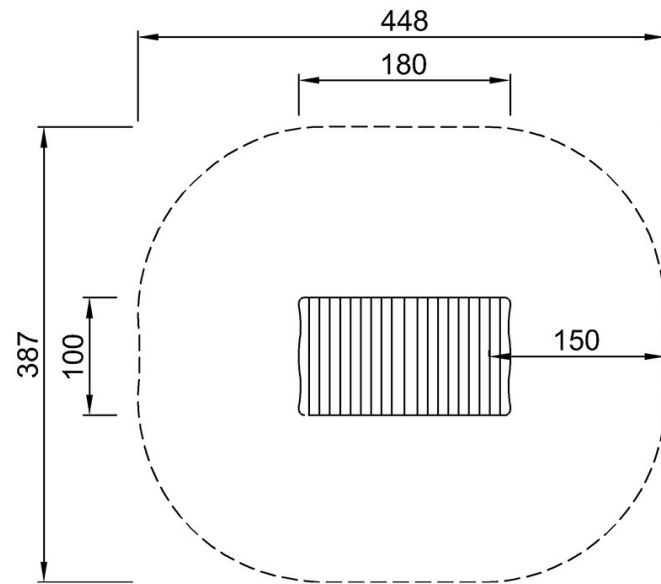

# Playhut with Two Sides

NRO412

\* Max fall height | \*\* Total height | \*\*\* Safety surfacing area

\* Max fall height | \*\* Total height

NRO412  
\*\*158cm  
\*\*\*15.2m<sup>2</sup>

[Click to see TOP VIEW](#)