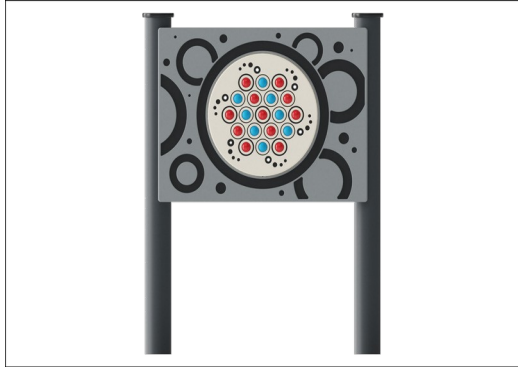

Roller Ball Play Panel, Round Posts

TPP280026

The Roller Ball Panel is constructed using durable composite rolling balls that turn in the panel as you run your hand or fingers over them. The roller balls are also coloured marble type effect so there is a visually stimulating aspect to the balls when they turn or have been turned.

产品编号 TPP280026-0401	
产品信息概览	
长宽高尺寸	92x15x128 cm
适用年龄段	
容纳人数	
颜色选择	●

Roller Ball Play Panel, Round Posts

TPP280026

Panel and selected play parts made from High Density Polyethylene HDPE which is 100% recyclable after usage

Round Ø100mm posts of extruded aluminum with powder coated top finish in black color and High-Density Polyethylene HDPE post cap

产品编号 TPP280026-0401

安装信息

安装总时长	0.7
开挖量	0.13 m ³
混凝土使用量	0.07 m ³
标准入地深度	40 cm
运输重量	40 kg
固定选项	入地 ✓ 地表