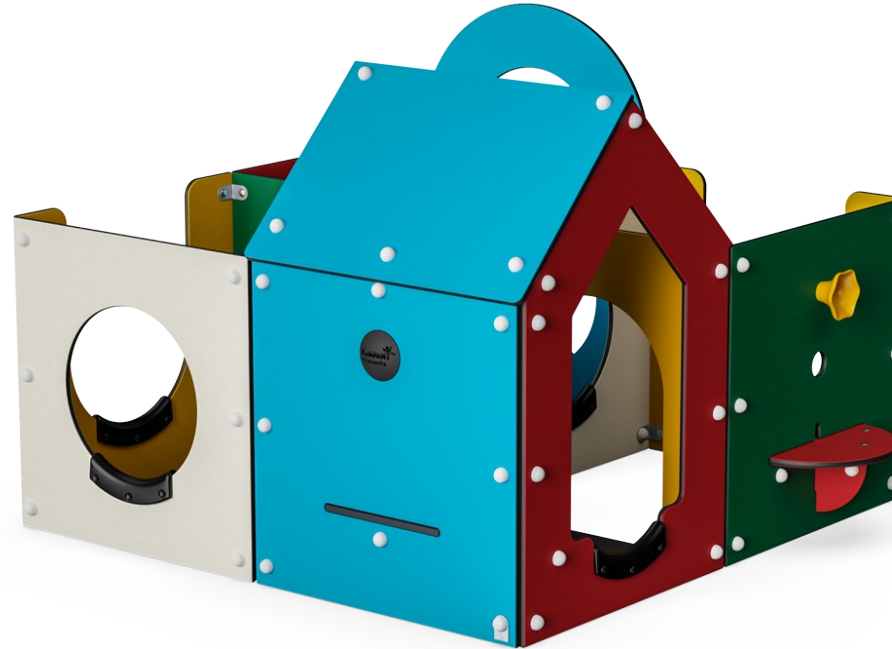

Labyrinth, 4 Rooms

M63274

Megaphone

Social-Emotional: inspires communication and turn-taking skills. **Cognitive:** distortion of sound evokes curiosity and stimulates an understanding of cause and effect.

Play sphere

Social-Emotional: can be played from both sides, encouraging cooperation. **Cognitive:** cause and effect understanding. **Creative:** leave a mark and place the spheres at different positions.

Desk

Social-Emotional: fine meeting place and a space creator. Sharing and cooperation from both sides create a social scenario that supports communication and cooperation.

Crawl-through hole

Physical: the hole allows for climbing and crawling through, developing cross coordination, proprioception and spatial awareness. **Social-Emotional:** cooperation and turn-taking when passing one another. **Cognitive:** understanding space, shape and measures when seeing if the body can fit through the hole.

Bench

Social-Emotional: gathering, cooperating or taking a break from play - all train social skills.

See-through wall

Cognitive: understanding of space and distances when looking in or out.