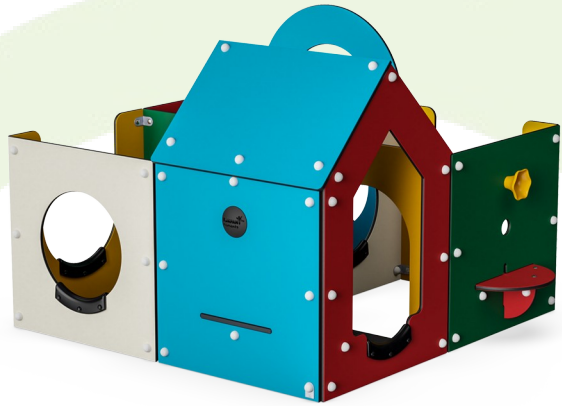

Sustainability Data

M63274

Cradle to Gate A1-A3	Total CO₂ emission	CO₂e/kg	Recycled materials
	kg CO₂e	kg CO₂e/kg	%
M63274-3213P	288.86	1.30	70.74

The overall framework applied for these factors is the Environmental Product Declaration (EPD), which quantifies "environmental information on the life cycle of a product and enable comparisons between products fulfilling the same function" (ISO, 2006). This follows the structure and applies a Life-Cycle Assessment approach to the entire Product stage from raw material through manufacturing (A1-A3))

Kompan A/S
C.F. Tietgens Boulevard 32C
DK-5220 Odense SØ
Denmark