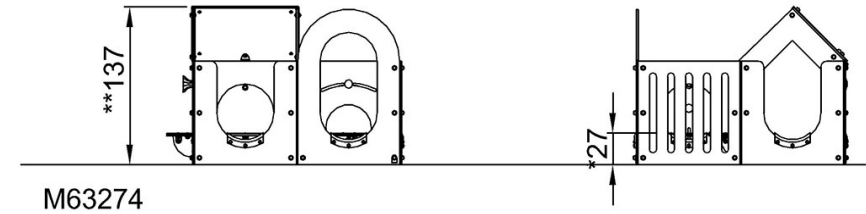

By Bureau Veritas HSE
 www.bureauveritas.dk
 +45 7731 1000

Labyrinth, 4 Rooms

M63274

* Max fall height | ** Total height | *** Safety surfacing area

* Max fall height | ** Total height

M63274-xx13P
*27cm
**137cm
***21.8m²