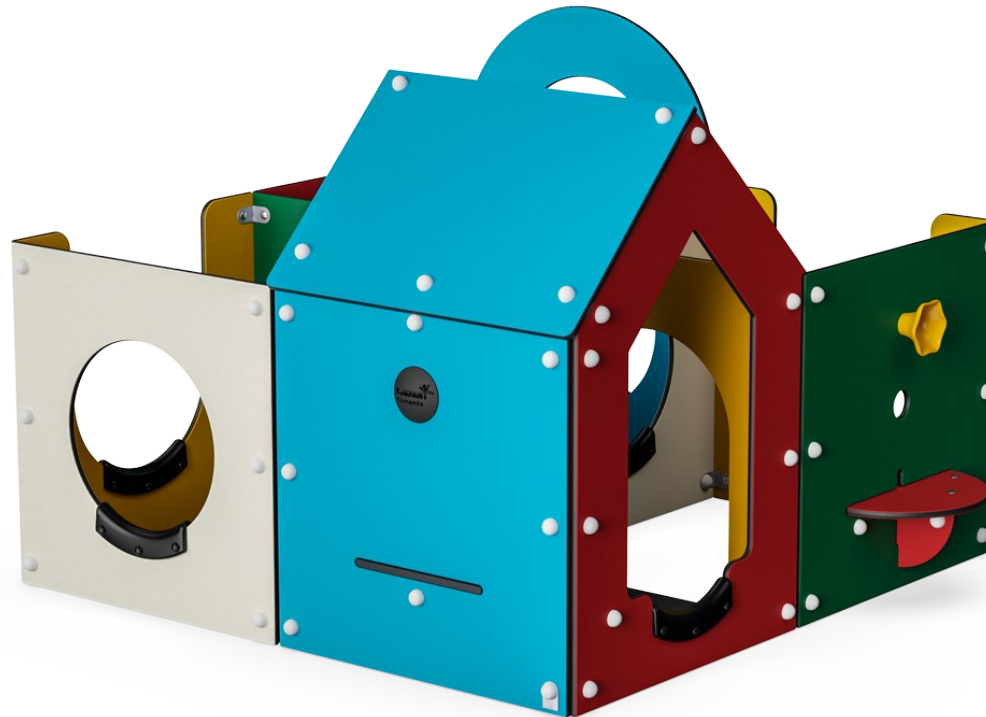

Labyrinth, 4 Rooms

M63274

The four room Labyrinth offers an exciting and enjoyable experience for younger children: a crawl-through and hide-away playhouse containing different rooms all waiting to be explored. The various shapes and sizes of the openings in the Labyrinth let in the light, creating an exciting combination of light and shadow. Small children (unlike adults) are

unable to look down into the secrets of the Labyrinth, which is why the youngest children meet one surprise after another while going from room to room. Each room opens a new world to discover for the youngsters and further the colorful walls with different shaped openings give visual impressions from light and shadow.

Item no. M63274-3213P

General Product Information

Dimensions LxWxH	207x186x137 cm
Age group	6m+
Play capacity (users)	10
Colour options	

Data is subject to change without prior notice.

Labyrinth, 4 Rooms

M63274

Desk

Social-Emotional: fine meeting place and a space creator. Sharing and cooperation from both sides create a social scenario that supports communication and cooperation.

Crawl-through hole

Physical: the hole allows for climbing and crawling through, developing cross coordination, proprioception and spatial awareness. **Social-Emotional:** cooperation and turn-taking when passing one another. **Cognitive:** understanding space, shape and measures when seeing if the body can fit through the hole.