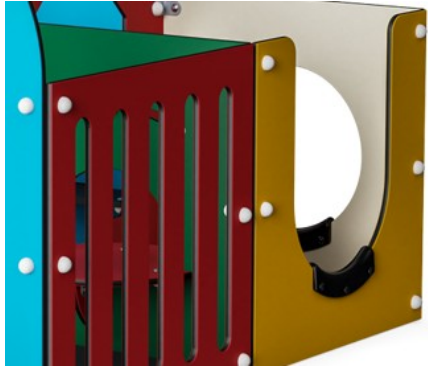

Labyrinth, 4 Rooms

M63274

Panels of 19mm EcoCore™. EcoCore™ is a highly durable, eco friendly material, which is not only recyclable after use, but also consists of material produced from +95% recycled post consumer material from food packing waste.