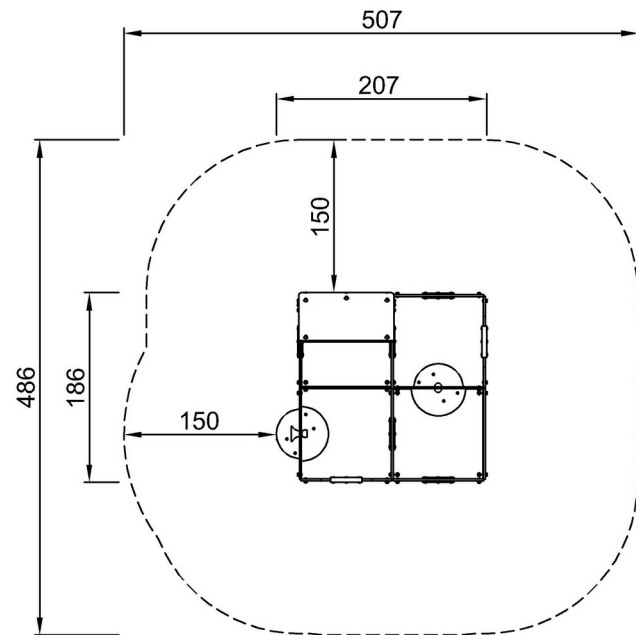

Item no. M63274-3213P

General Product Information

Dimensions LxWxH	207x186x137 cm
Age group	6m+
Play capacity (users)	10
Colour options	

Data is subject to change without prior notice.

Labyrinth, 4 Rooms

M63274

Edge protection is made of PUR. It retains its properties in the temperature range of -30°C to 60°C. Material is UV stabilised.

Item no. M63274-3213P	
Installation Information	
Max. fall height	27 cm
Safety surfacing area	21.8 m ²
Total installation time	10.3
Excavation volume	0.04 m ³
Concrete volume	0.00 m ³
Footing depth (standard)	40 cm
Shipment weight	297 kg
Anchoring options	In-ground ✓ Surface ✓
Warranty Information	
EcoCore HDPE	Lifetime
HPL decks	15 years
Movable parts	2 years
Spare parts guaranteed	10 years

By Bureau Veritas HSE
 www.bureauveritas.dk
 +45 7731 1000

Labyrinth, 4 Rooms

M63274

* Max fall height | ** Total height | *** Safety surfacing area

* Max fall height | ** Total height

M63274-xx13P
*27cm
**137cm
***21.8m²