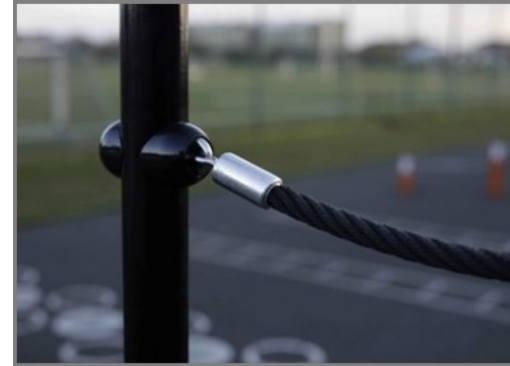

Color options 

See KOMPAN Fit app for more

Suspension training is very effective because it simultaneously increases strength, balance, flexibility and core stability. With 49 exercises the suspension trainer is one of the most versatile pieces of exercise equipment on which all muscle groups can be trained in a functional and effective way, no matter what the fitness level of the user is. With the suspension

Suspension Trainer Pro

FAZ101

The uniquely designed handles are made of PUR and a reinforced aluminium frame that ensures a strong but light design. The ergonomically shaped handles guarantee a good and pleasant grip for all users.

The big instruction signs are made of a 8mm polycarbonate sheets with clear instructions printed directly on the panels. The polycarbonate is extremely strong and provides a vandalism proof construction.

The KOMPAN suspension trainer has independently anchored handles with a 40cm distance between the ropes. It gives the user plenty of workout space between the ropes and makes the suspension trainer extremely easy and comfortable to use.