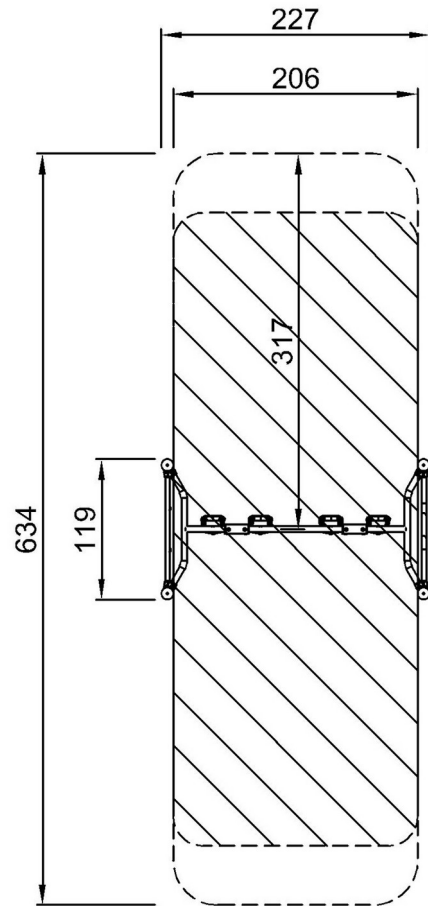

Suspension Trainer Compact

FAZ107

Max. valhoogte | Totale Hoogte | Veiligheidszone

FAZ10700

**291cm

***13m²

[Bekijk BOVENAANZICHT](#)

Max. valhoogte | Totale Hoogte