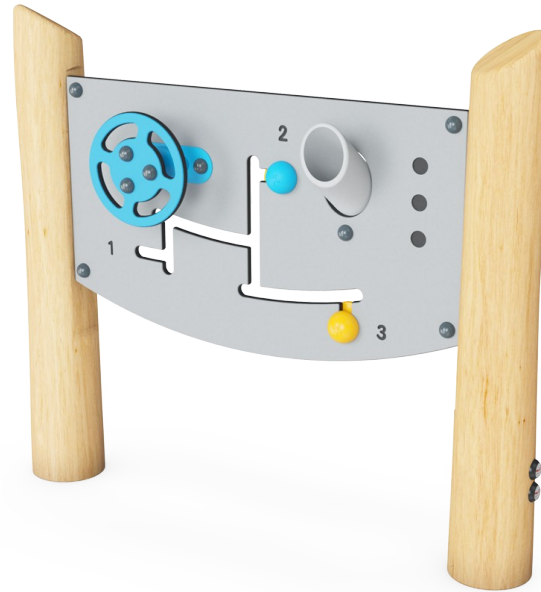

## 产品信息概览

长宽高尺寸	131x28x114 cm
适用年龄段	2+
容纳人数	4
颜色选择	

Wow! The children can't keep their hands off the Manipulative Play Panel. The variation of responsive play elements inspires exploration. The wide panel and the fact that all items on one side are connected to action on the other side support cause and effect understanding as well as cooperation and turn-taking in social play. The feedback to the child's actions is

persons don't cease to exist when out of sight. The shovels can be placed to catch and transport sand in creative play. The play panel is high to make it inclusive of more ages and abilities.

# Play Panel High - Creative

NRO617

## Gearshift and tube panel

**社交情感：**鼓励团队游戏和交流互动。**认知能力：**支持戏剧游戏，激发语言技能，在解释功能时可训练交流技能。通过漏斗传递材料有助于儿童的逻辑思维和对物体永久性的理解。**创造力：**changing the position of the gear, leaving your mark.