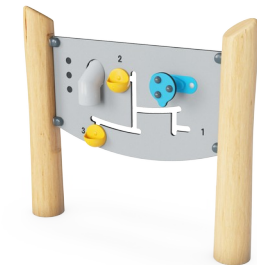

## 产品信息概览

长宽高尺寸	131x28x114 cm
适用年龄段	2+
容纳人数	4
颜色选择	

Wow! The children can't keep their hands off the Manipulative Play Panel. The variation of responsive play elements inspires exploration. The wide panel and the fact that all items on one side are connected to action on the other side support cause and effect understanding as well as cooperation and turn-taking in social play. The feedback to the child's actions is

important to logical thinking: The steering wheel moves another wheel. The play spheres with numbers move play shovels on the other side. The funnel turns up on one side, and down on the the other. This invites toddlers and children to run items or sand through, a favourite pastime which stimulates object permanence understanding that items and

persons don't cease to exist when out of sight. The shovels can be placed to catch and transport sand in creative play. The play panel is high to make it inclusive of more ages and abilities.

## Gearshift and tube panel

**社交情感：**鼓励团队游戏和交流互动。**认知能力：**支持戏剧游戏，激发语言技能，在解释功能时可训练交流技能。通过漏斗传递材料有助于儿童的逻辑思维和对物体永久性的理解。**创造力：**changing the position of the gear, leaving your mark.