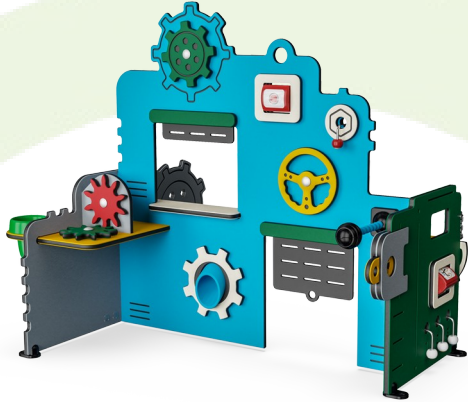

Sustainability Data

MSV602

Cradle to Gate A1-A3	Total CO₂ emission	CO₂e/kg	Recycled materials
	kg CO₂e	kg CO₂e/kg	%
MSV60200-0201	56.20	1.12	85.87

The overall framework applied for these factors is the Environmental Product Declaration (EPD), which quantifies "environmental information on the life cycle of a product and enable comparisons between products fulfilling the same function" (ISO, 2006). This follows the structure and applies a Life-Cycle Assessment approach to the entire Product stage from raw material through manufacturing (A1-A3))

Kompan A/S
C.F. Tietgens Boulevard 32C
DK-5220 Odense SØ
Denmark