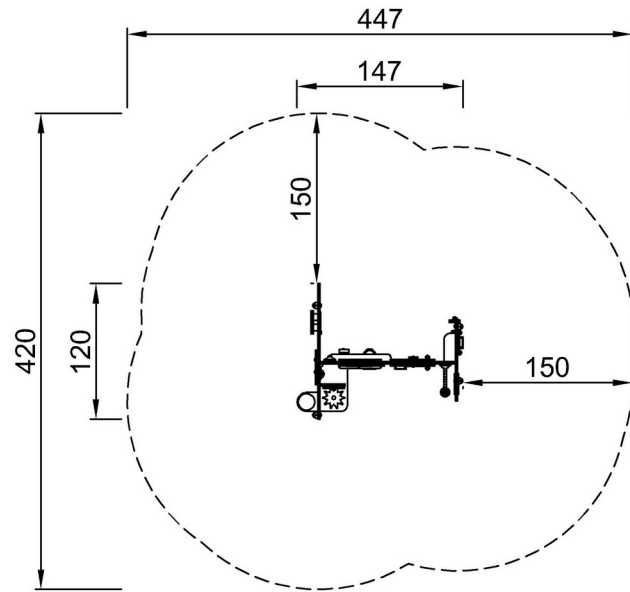

Max. fall height	0 cm
Safety surfacing area	15.1 m ²
Total installation time	6.1
Excavation volume	0.00 m ³
Concrete volume	0.00 m ³
Footing depth (standard)	0 cm
Shipment weight	53 kg
Anchoring options	Surface ✓

By Bureau Veritas HSE
 www.bureauveritas.dk
 +45 7731 1000

Service & Workshop

MSV602

* Max fall height | ** Total height | *** Safety surfacing area

* Max fall height | ** Total height

MSV60200-0201

**121cm
***15.1m²

MSV60200-0201

[Click to see TOP VIEW](#)

[Click to see SIDE VIEW](#)