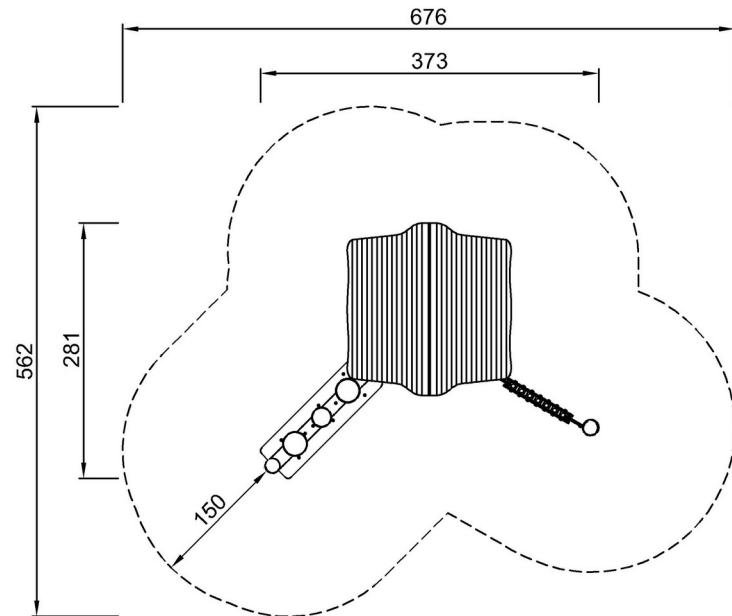

Installation Information

Max. fall height	0 cm
Safety surfacing area	27.0 m ²
Total installation time	15.4
Excavation volume	0.55 m ³
Concrete volume	0.00 m ³
Footing depth (standard)	100 cm
Shipment weight	764 kg
Anchoring options	In-ground ✓ Surface ✓

By Bureau Veritas HSE
 www.bureauveritas.dk
 +45 7731 1000

Theatre & Music Cottage

NRO606

* Max fall height | ** Total height | *** Safety surfacing area

* Max fall height | ** Total height

NRO606
**256cm
***27m²

NRO606

[Click to see TOP VIEW](#)

[Click to see SIDE VIEW](#)