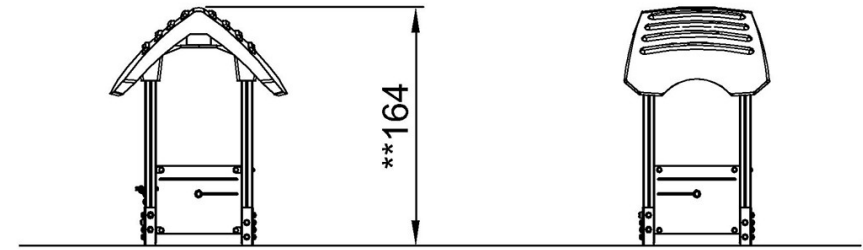

By Bureau Veritas HSE
 www.bureauveritas.dk
 +45 7731 1000

Playhouse with Desk

KPL403

* Max fall height | ** Total height | *** Safety surfacing area

* Max fall height | ** Total height

KPL40312

**164cm
***12.1m²

KPL40312

[Click to see TOP VIEW](#)

[Click to see SIDE VIEW](#)