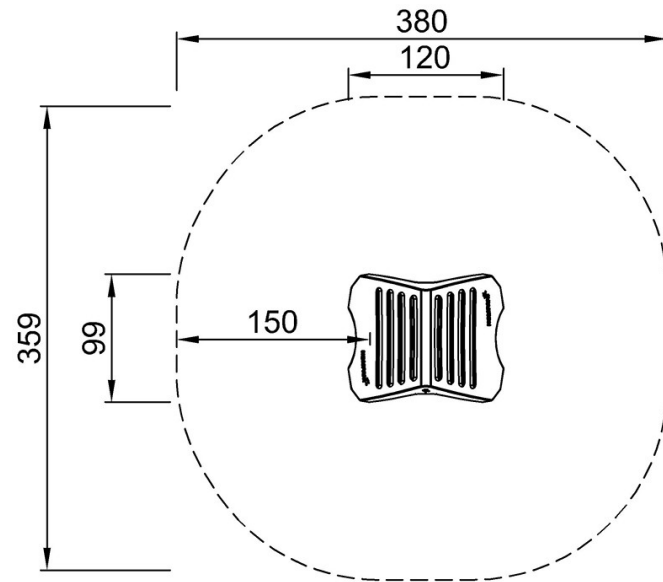

Max. fall height	0 cm
Safety surfacing area	12.1 m ²
Total installation time	4.4
Excavation volume	0.22 m ³
Concrete volume	0.00 m ³
Footing depth (standard)	60 cm
Shipment weight	91 kg
Anchoring options	In-ground ✓ Surface ✓

Sustainability Data

KPL403

Cradle to Gate A1-A3	Total CO ₂ emission	CO ₂ e/kg	Recycled materials
	kg CO ₂ e	kg CO ₂ e/kg	%
KPL40311-0601	103.61	1.46	40.25

The overall framework applied for these factors is the Environmental Product Declaration (EPD), which quantifies "environmental information on the life cycle of a product and enable comparisons between products fulfilling the same function" (ISO, 2006). This follows the structure and applies a Life-Cycle Assessment approach to the entire Product stage from raw material through manufacturing (A1-A3))

By Bureau Veritas HSE
 www.bureauveritas.dk
 +45 7731 1000

Playhouse with Desk

KPL403

* Max fall height | ** Total height | *** Safety surfacing area

* Max fall height | ** Total height

KPL40312

**164cm
***12.1m²

KPL40312

[Click to see TOP VIEW](#)

[Click to see SIDE VIEW](#)