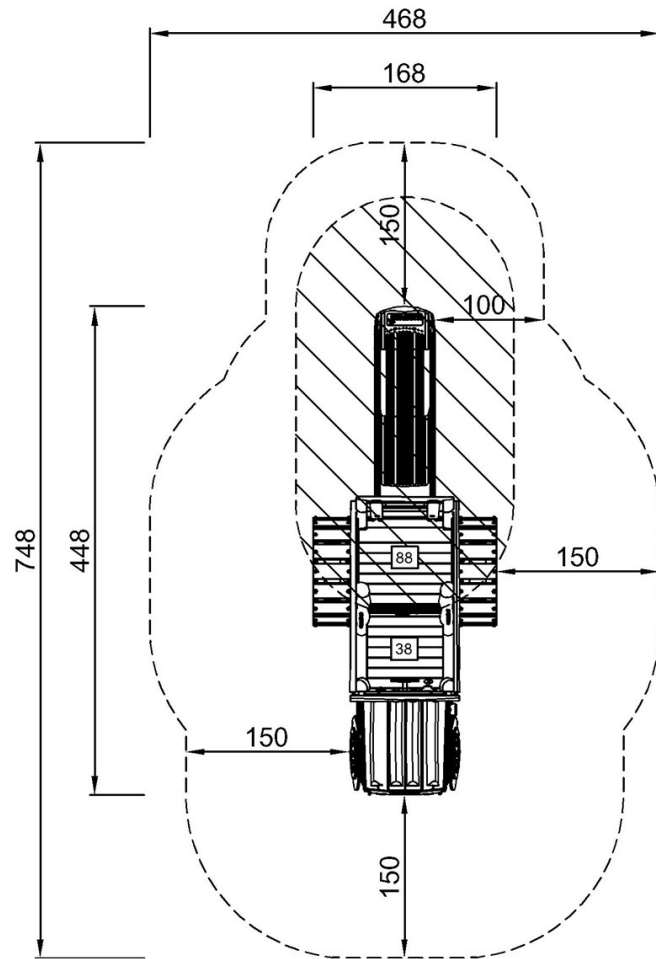

Item no. NRO565-0621	
Installation Information	
Max. fall height	100 cm
Safety surfacing area	27.2 m ²
Total installation time	16.3
Excavation volume	0.59 m ³
Concrete volume	0.15 m ³
Footing depth (standard)	60 cm
Shipment weight	860 kg
Anchoring options	In-ground ✓ Surface ✓
Warranty Information	
Corocord (Hercules) Rope	10 years
EcoCore HDPE	Lifetime
Hollow PE parts	10 years
Galvanised Steel	Lifetime
Spare Parts Guarantee	10 years

By Bureau Veritas HSE
 www.bureauveritas.dk
 +45 7731 1000

Tractor

NRO565

* Max fall height | ** Total height | *** Safety surfacing area

* Max fall height | ** Total height

NRO565
*100cm
**179cm
***27.2m²

NRO565

[Click to see TOP VIEW](#)

[Click to see SIDE VIEW](#)