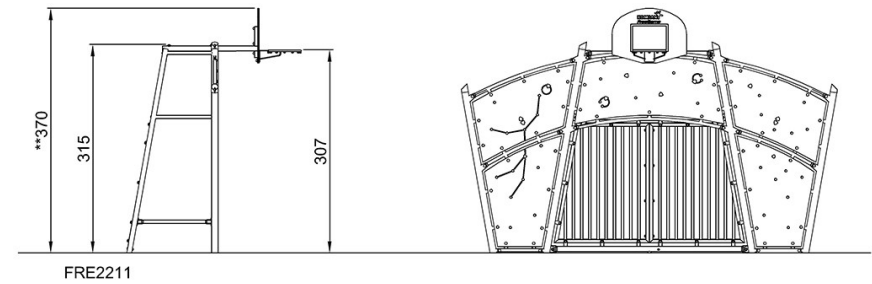

Cosmos Multi Goal, 5m

FRE2211

Item no. FRE2211-3317	
Installation Information	
Max. fall height	0 cm
Safety surfacing area	0.0 m ²
Total installation time	13.3
Excavation volume	0.51 m ³
Concrete volume	0.50 m ³
Footing depth (standard)	50 cm
Shipment weight	669 kg
Anchoring options	In-ground ✓ Surface ✓

By Bureau Veritas HSE
 www.bureauveritas.dk
 +45 7731 1000

Cosmos Multi Goal, 5m

FRE2211

* Max fall height | ** Total height | *** Safety surfacing area

* Max fall height | ** Total height

[Click to see TOP VIEW](#)