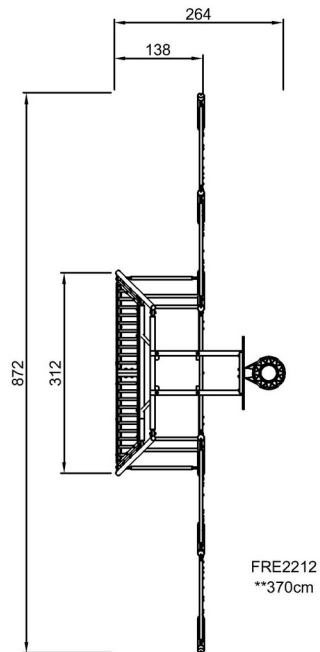

Cosmos Multi Goal, 9m

FRE2212

Item no. FRE2212-3317

Installation Information

Max. fall height	0 cm
Safety surfacing area	0.0 m ²
Total installation time	17.4
Excavation volume	0.67 m ³
Concrete volume	0.66 m ³
Footing depth (standard)	50 cm
Shipment weight	895 kg
Anchoring options	In-ground ✓

By Bureau Veritas HSE
 www.bureauveritas.dk
 +45 7731 1000

Cosmos Multi Goal, 9m

FRE2212

* Max fall height | ** Total height | *** Safety surfacing area

* Max fall height | ** Total height

[Click to see TOP VIEW](#)

[Click to see SIDE VIEW](#)