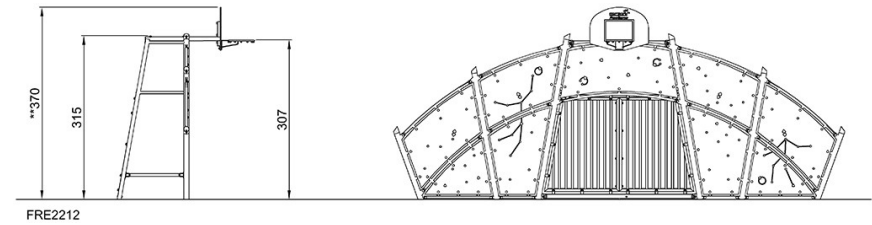

Cosmos Multi Goal, 9m

FRE2212

Item no. FRE2212-3317

Installation Information

Max. fall height	0 cm
Safety surfacing area	0.0 m ²
Total installation time	17.4
Excavation volume	0.67 m ³
Concrete volume	0.66 m ³
Footing depth (standard)	50 cm
Shipment weight	895 kg
Anchoring options	In-ground ✓

By Bureau Veritas HSE
 www.bureauveritas.dk
 +45 7731 1000

Cosmos Multi Goal, 9m

FRE2212

* Max fall height | ** Total height | *** Safety surfacing area

* Max fall height | ** Total height

[Click to see TOP VIEW](#)