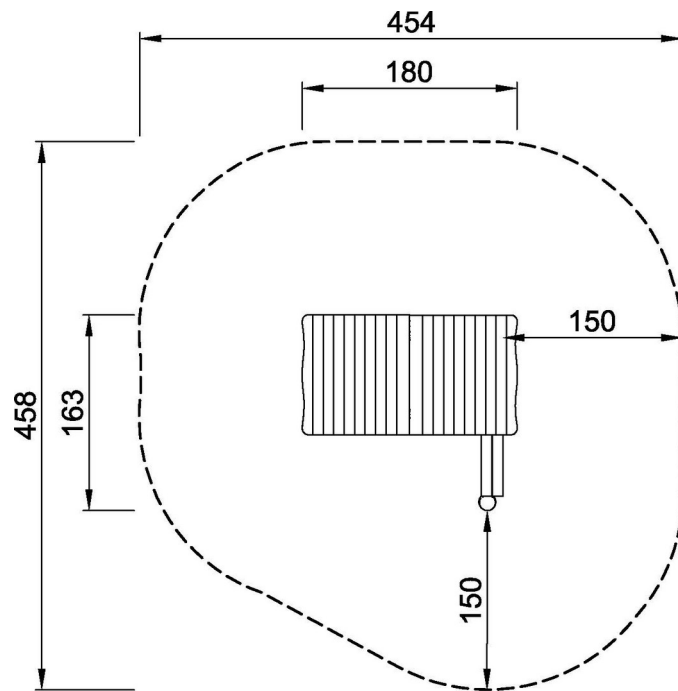

Item no. NRO415-1021	
Installation Information	
Max. fall height	0 cm
Safety surfacing area	17.2 m ²
Total installation time	6.9
Excavation volume	0.63 m ³
Concrete volume	0.00 m ³
Footing depth (standard)	100 cm
Shipment weight	343 kg
Anchoring options	In-ground ✓
Warranty Information	
EcoCore HDPE	Lifetime
Galvanised Steel	Lifetime
Robinia Wood	15 years
Spare Parts Guarantee	10 years
Stainless Steel Components	Lifetime

By Bureau Veritas HSE
 www.bureauveritas.dk
 +45 7731 1000

Playhut with Side, Gable & Desks

NRO415

* Max fall height | ** Total height | *** Safety surfacing area

* Max fall height | ** Total height

NRO415
**158cm
***17.2m²

[Click to see TOP VIEW](#)

[Click to see SIDE VIEW](#)