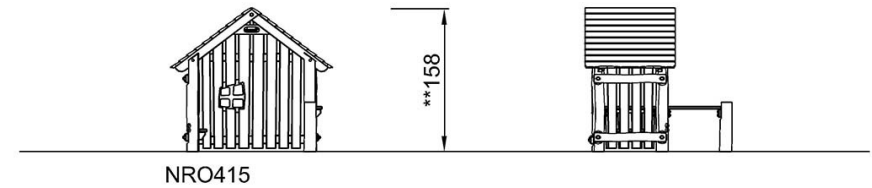

By Bureau Veritas HSE
 www.bureauveritas.dk
 +45 7731 1000

Playhut with Side, Gable & Desks

NRO415

* Max fall height | ** Total height | *** Safety surfacing area

* Max fall height | ** Total height

NRO415
**158cm
***17.2m²

[Click to see TOP VIEW](#)

[Click to see SIDE VIEW](#)