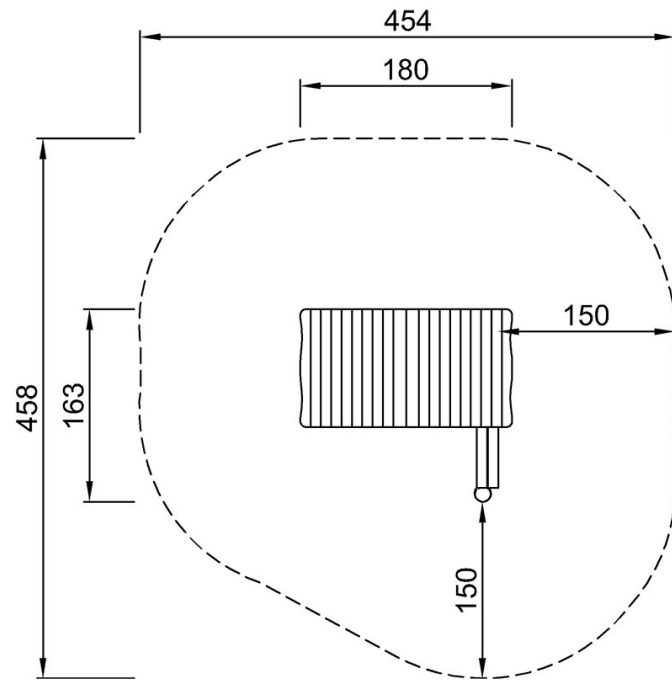

Item no. NRO415-1021	
Installation Information	
Max. fall height	0 cm
Safety surfacing area	17.2 m <sup>2</sup>
Total installation time	6.9
Excavation volume	0.63 m <sup>3</sup>
Concrete volume	0.00 m <sup>3</sup>
Footing depth (standard)	100 cm
Shipment weight	341 kg
Anchoring options	In-ground ✓

# Playhut with Side, Gable & Desks

NRO415

\* Max fall height | \*\* Total height | \*\*\* Safety surfacing area

\* Max fall height | \*\* Total height

NRO415  
\*\*158cm  
\*\*\*17.2m<sup>2</sup>

[Click to see TOP VIEW](#)