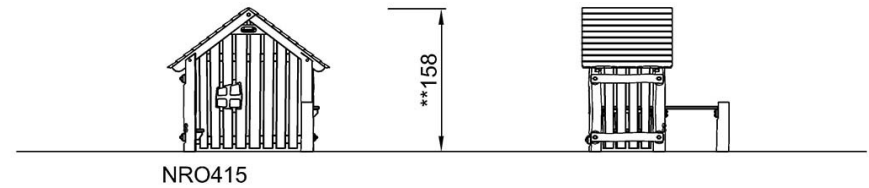

# Playhut with Side, Gable & Desks

NRO415

\* Max fall height | \*\* Total height | \*\*\* Safety surfacing area

\* Max fall height | \*\* Total height

NRO415  
\*\*158cm  
\*\*\*17.2m<sup>2</sup>

[Click to see TOP VIEW](#)