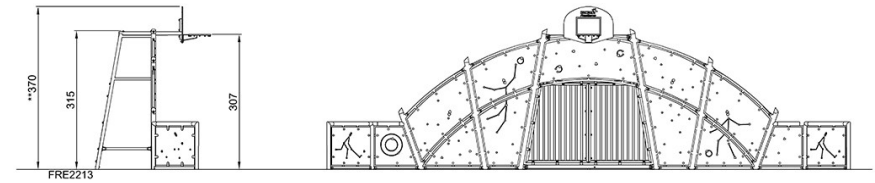

Cosmos Multi Goal, 12m

FRE2213

Item no. FRE2213-3317

Installation Information

Max. fall height	0 cm
Safety surfacing area	0.0 m ²
Total installation time	21.3
Excavation volume	0.99 m ³
Concrete volume	0.97 m ³
Footing depth (standard)	50 cm
Shipment weight	1,085 kg
Anchoring options	In-ground ✓

By Bureau Veritas HSE
 www.bureauveritas.dk
 +45 7731 1000

Cosmos Multi Goal, 12m

FRE2213

* Max fall height | ** Total height | *** Safety surfacing area

* Max fall height | ** Total height

[Click to see TOP VIEW](#)