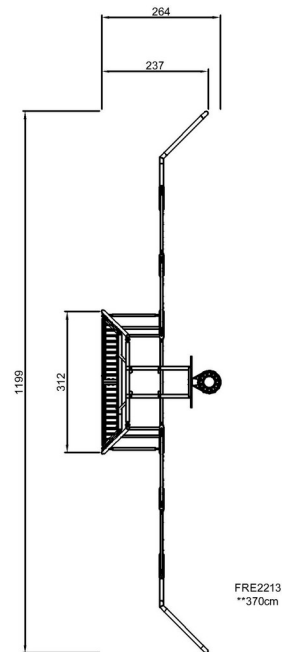

Cosmos Multi Goal, 12m

FRE2213

Item no. FRE2213-3317

Installation Information

Max. fall height	0 cm
Safety surfacing area	0.0 m ²
Total installation time	21.3
Excavation volume	0.99 m ³
Concrete volume	0.97 m ³
Footing depth (standard)	50 cm
Shipment weight	1,085 kg
Anchoring options	In-ground ✓

By Bureau Veritas HSE
 www.bureauveritas.dk
 +45 7731 1000

Cosmos Multi Goal, 12m

FRE2213

* Max fall height | ** Total height | *** Safety surfacing area

* Max fall height | ** Total height

[Click to see TOP VIEW](#)

[Click to see SIDE VIEW](#)