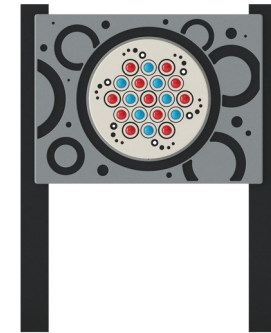

# Roller Ball Play Panel, Square Posts

TPP280025

The Roller Ball Panel is constructed using durable composite rolling balls that turn in the panel as you run your hand or fingers over them. The roller balls are also coloured marble type effect so there is a visually stimulating aspect to the balls when they turn or have been turned.

产品编号 TPP280025-0401	
产品信息概览	
长宽高尺寸	92x15x128 cm
适用年龄段	2+
容纳人数	2
颜色选择	●

# Roller Ball Play Panel, Square Posts

TPP280025

Panel and selected play parts made from High Density Polyethylene HDPE which is 100% recyclable after usage

Square 100x100mm posts made of recycled plastic in black color