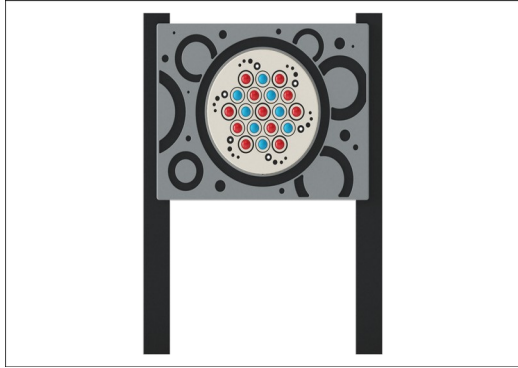

# Roller Ball Play Panel, Square Posts

TPP280025

The Roller Ball Panel is constructed using durable composite rolling balls that turn in the panel as you run your hand or fingers over them. The roller balls are also coloured marble type effect so there is a visually stimulating aspect to the balls when they turn or have been turned.

产品编号 TPP280025-0401	
产品信息概览	
长宽高尺寸	92x15x128 cm
适用年龄段	2+
容纳人数	2
颜色选择	●

# Roller Ball Play Panel, Square Posts

TPP280025

Panel and selected play parts made from High Density Polyethylene HDPE which is 100% recyclable after usage

Square 100x100mm posts made of recycled plastic in black color