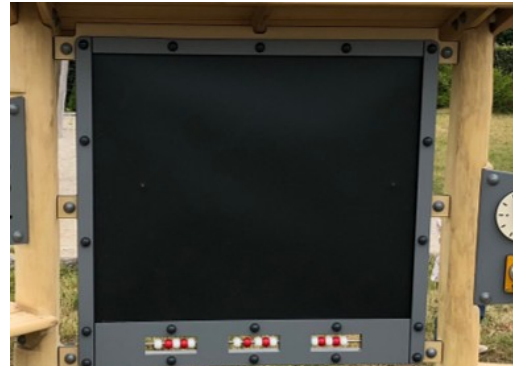

Play activities in very strong materials: HDPE-plate with HDPE-clock and hands in conveyer belt rubber, bell in pressed aluminium. Mirror in plexi-glass with a high impact resistant.

Environment friendly material: Numbers & letters plate and clock/bell plate are made of 19mm EcoCore™. EcoCore™ is a highly durable, ecofriendly material, which is not only recyclable after use, but is also made of +95% recycled post-consumer material from e.g., food packing waste in both core and colorful outer layer.