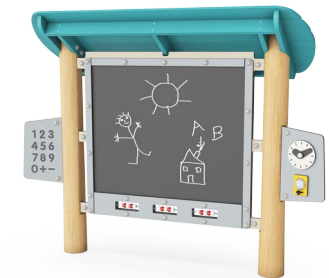

Play & Learn Blackboard

NRO610

KOMPAN
Let's play

The Robinia Play & Learn Blackboard is a great creativity attractor, that children return to again and again. It appeals to children's dramatic play, e.g. playing school. It also stimulates creativity in drawing. Due to the two sides of the blackboard bigger groups can draw together, e.g. in an outdoor classroom. The richness in tactile detail with acabus, clock, bell

and number board train the fine motor skills and hand-eye coordination. The clock stimulates the understanding of time and measures. The clock makes it possible to leave a mark with sound, which trains the logical thinking skills of the youngest. The clock and bell are used intensely in dramatic play in play-tests. The number board inspired play-

counting. Drawing and play-writing were essential parts of the blackboard play. Play-school games are known to stimulate children's interest in learning and readiness for school.

Item no. NRO610-1021	
General Product Information	
Dimensions LxWxH	225x74x178 cm
Age group	2+
Play capacity (users)	6
Colour options	

Play & Learn Blackboard

NRO610

Clock and bell panel

Cognitive: understanding cause and effect when ringing bell, learning about numeracy and time in a tangible way. **Creative:** leaving a mark in creating new positions on clock or with sound creating a rhythm when ringing or knocking the bell.