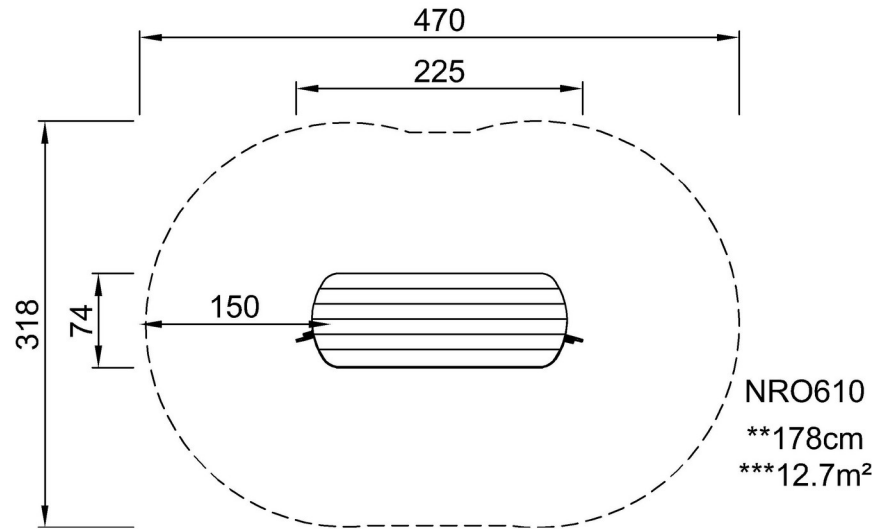

Play & Learn Blackboard

NRO610

* Max fall height | ** Total height | *** Safety surfacing area

* Max fall height | ** Total height

NRO610

[Click to see TOP VIEW](#)

[Click to see SIDE VIEW](#)