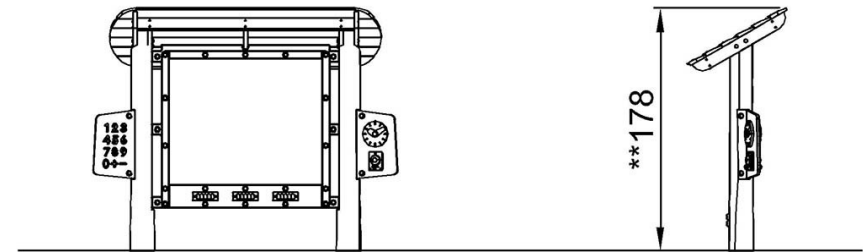

By Bureau Veritas HSE
 www.bureauveritas.dk
 +45 7731 1000

Play & Learn Blackboard

NRO610

* Max fall height | ** Total height | *** Safety surfacing area

* Max fall height | ** Total height

NRO610

[Click to see TOP VIEW](#)