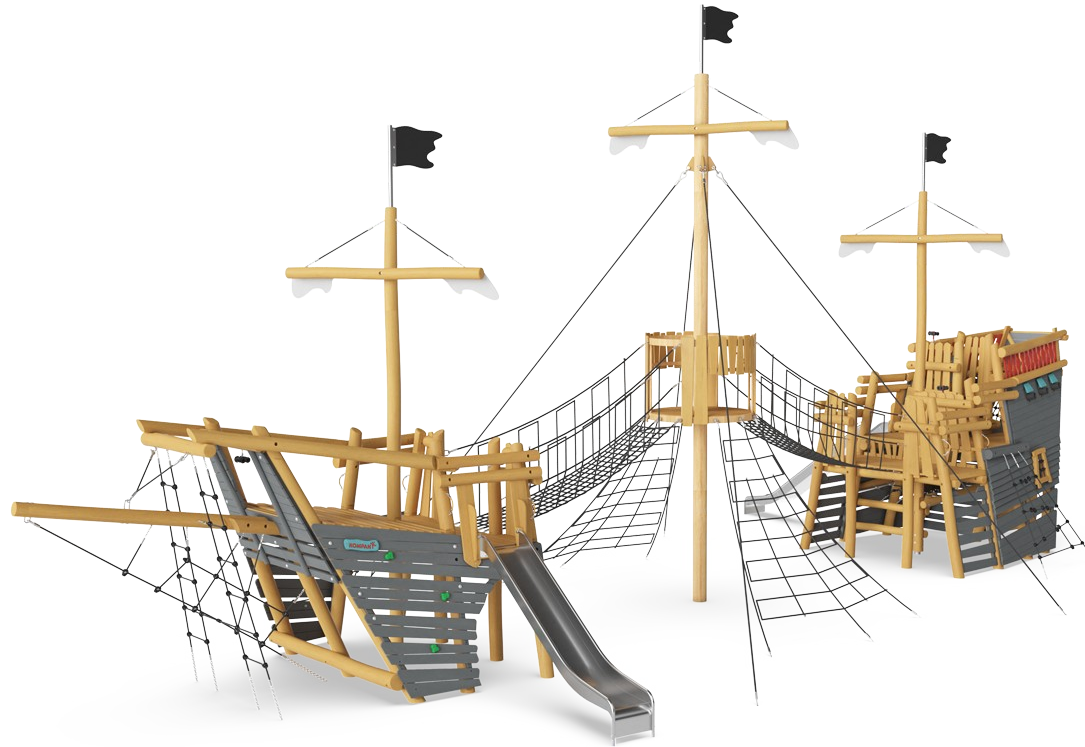

Pirate Ship, X-large

NRO548

KOMPAN
Let's play

Item no. NRO548-1021

General Product Information

Dimensions LxWxH	1740x824x800 cm
Age group	4+
Play capacity (users)	60
Colour options	

The stunning, XL Pirate ship attracts children from afar. The density of varied, fun play opportunities with tons of different climbing options, great views and fun slides make for a magnet for children's play, again and again. The routes to the decks vary. And from both decks swaying, see-through net bridges offer an exhilarating climb to the mid-mast

destination. Apart from being fun, the richly varied climb elements intensely train children's cross-coordination, proprioception and balance. Climbing swaying nets, solid climbing walls and inclined net bridges that bounce back movements is great muscle training. The heights build self confidence, as children venture onto nets, with a little help from their

friends. Under decks, nice meeting points offer a break and a place to socialize and think out the next move.

Pirate Ship, X-large

NRO548

Bow net

Physical: the interconnected bow net and ladders make a challenging climb. This supports cross coordination and major muscles. **Social-Emotional:** the climbers feel the movements of their peers in the net. This evokes cooperation, turn-taking and empathy. Climbing over the top beams promotes risk taking and thus sense of achievement and self-confidence.

Rock climber

Physical: supports cross coordination and leg, arm and hand strength. The hand-holds on top ease entry into platform. **Social-Emotional:** the inclination makes climbing feel secure, especially for younger children.