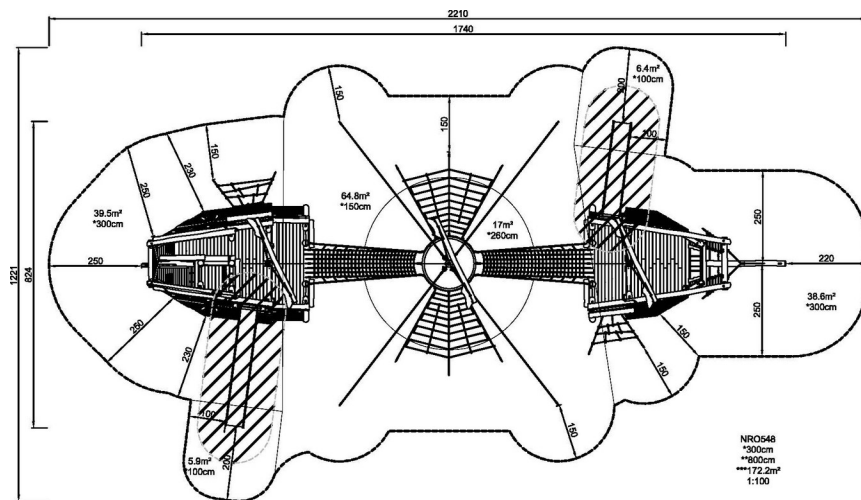

Item no. NRO548-1021

Installation Information

Max. fall height	300 cm
Safety surfacing area	172.2 m ²
Total installation time	93.3
Excavation volume	27.88 m ³
Concrete volume	13.60 m ³
Footing depth (standard)	100 cm
Shipment weight	6,328 kg
Anchoring options	In-ground ✓

By Bureau Veritas HSE
 www.bureauveritas.dk
 +45 7731 1000

Pirate Ship, X-large

NRO548

* Max fall height | ** Total height | *** Safety surfacing area

* Max fall height | ** Total height

NRO548

[Click to see TOP VIEW](#)