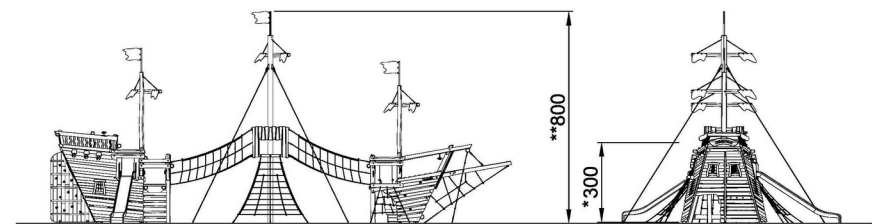

By Bureau Veritas HSE
 www.bureauveritas.dk
 +45 7731 1000

Pirate Ship, X-large

NRO548

* Max fall height | ** Total height | *** Safety surfacing area

* Max fall height | ** Total height

NRO548

[Click to see TOP VIEW](#)