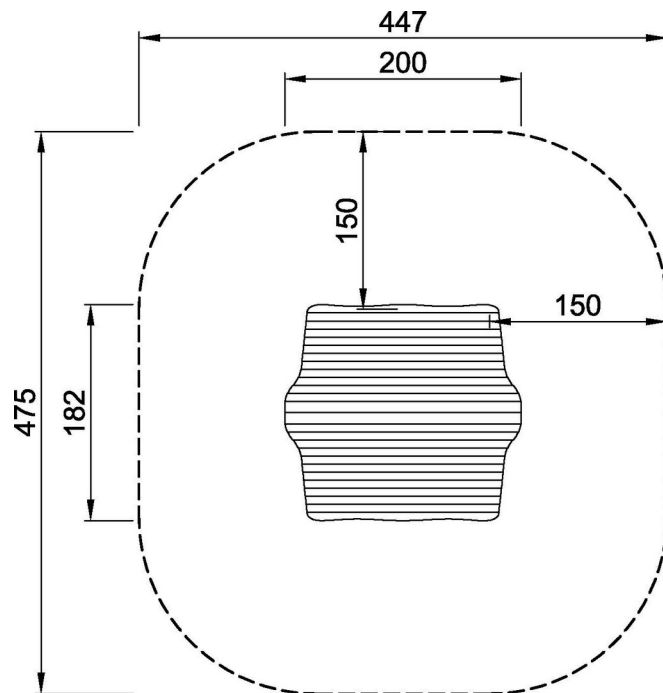

Item no. NRO404-0621	
Installation Information	
Max. fall height	0 cm
Safety surfacing area	19.3 m ²
Total installation time	10.5
Excavation volume	0.17 m ³
Concrete volume	0.00 m ³
Footing depth (standard)	60 cm
Shipment weight	610 kg
Anchoring options	In-ground ✓ Surface ✓
Warranty Information	
Robinia Wood	15 years
Ropes & Nets	10 years
Spare Parts Guarantee	10 years

By Bureau Veritas HSE
 www.bureauveritas.dk
 +45 7731 1000

Village Shop

NRO404

* Max fall height | ** Total height | *** Safety surfacing area

* Max fall height | ** Total height

NRO404
**256cm
***19.3m²

[Click to see TOP VIEW](#)