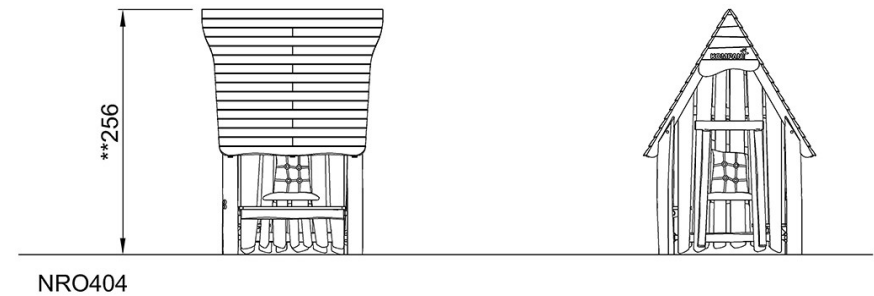

By Bureau Veritas HSE
 www.bureauveritas.dk
 +45 7731 1000

Village Shop

NRO404

* Max fall height | ** Total height | *** Safety surfacing area

* Max fall height | ** Total height

NRO404
**256cm
***19.3m²

[Click to see TOP VIEW](#)