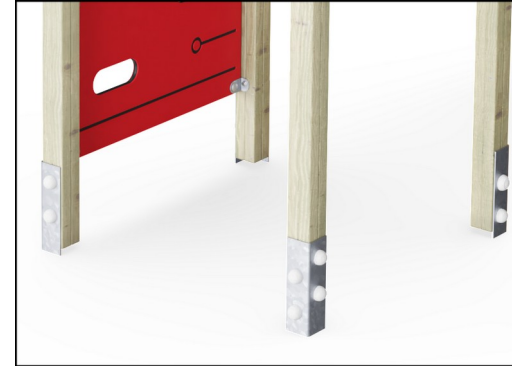

Theme

Cognitive: suggests a theme and supports dramatic play, which stimulates language and communication skills.

Playhouse with Desk

KPL403

Panels of 19mm EcoCore™. EcoCore™ is a highly durable, eco friendly material, which is not only recyclable after use, but also consists of material produced from +95% recycled post consumer material from food packing waste.

The main tower posts are available in two types of material: European pine wood posts, pressure impregnated Class 3 with Tanalith E3475 according to EN335 (Equivalent to NTR Class AB). Aluminum post t=2mm with anodized surface treatment. Base material EN AW-6060 T66.

The main posts are equipped with hot dip galvanised steel footings. The steel footings elevates the posts 20mm from ground level to avoid contact with surfacing material.

Item no. KPL40311-0601

Installation Information