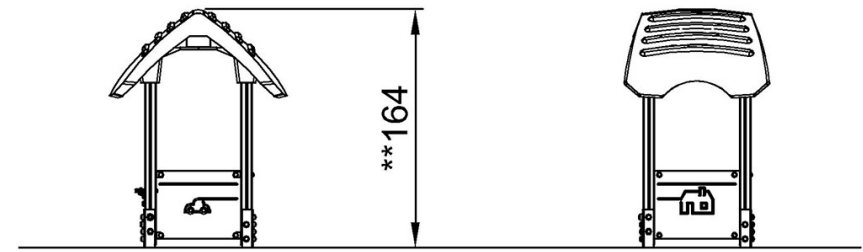

By Bureau Veritas HSE
 www.bureauveritas.dk
 +45 7731 1000

Playhouse with Desk

KPL403

* Max fall height | ** Total height | *** Safety surfacing area

* Max fall height | ** Total height

KPL40312

**164cm
***12.1m²

KPL40312

[Click to see TOP VIEW](#)

[Click to see SIDE VIEW](#)