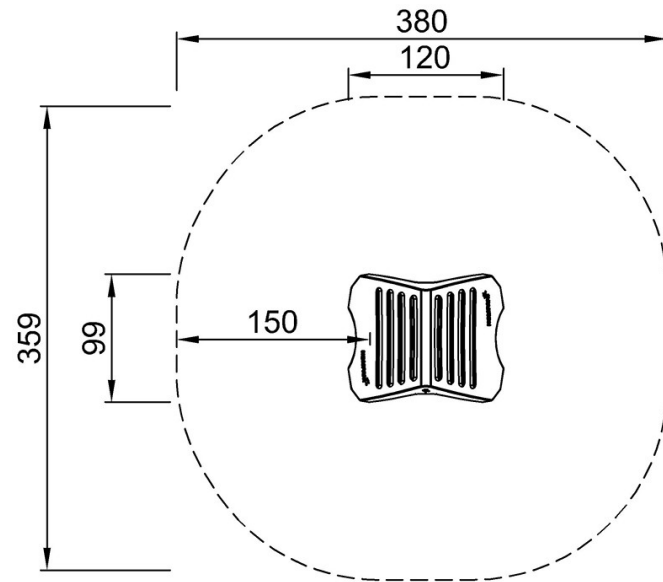

Max. fall height	0 cm
Safety surfacing area	12.1 m ²
Total installation time	4.4
Excavation volume	0.22 m ³
Concrete volume	0.00 m ³
Footing depth (standard)	60 cm
Shipment weight	91 kg
Anchoring options	In-ground ✓ Surface ✓

By Bureau Veritas HSE
 www.bureauveritas.dk
 +45 7731 1000

Playhouse with Desk

KPL403

* Max fall height | ** Total height | *** Safety surfacing area

* Max fall height | ** Total height

KPL40312

**164cm
***12.1m²

KPL40312

[Click to see TOP VIEW](#)

[Click to see SIDE VIEW](#)