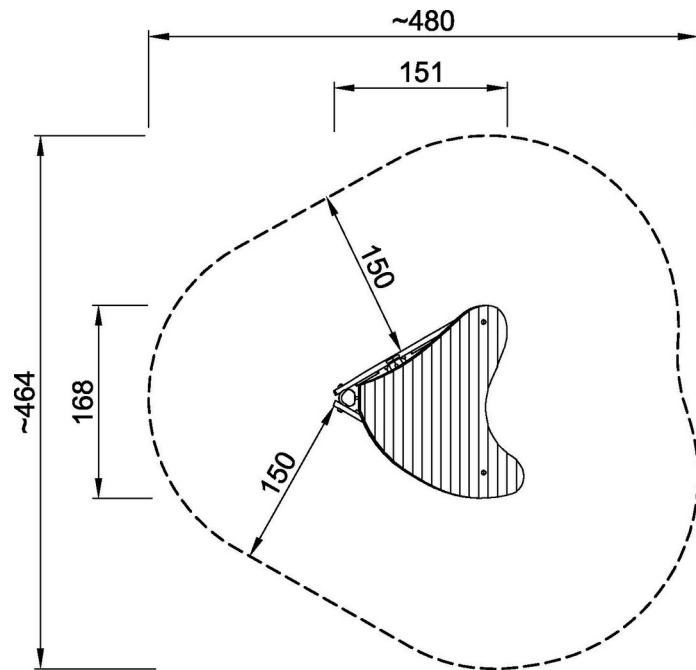

By Bureau Veritas HSE
 www.bureauveritas.dk
 +45 7731 1000

Playhouse with Roof

NRO401

* Max fall height | ** Total height | *** Safety surfacing area

* Max fall height | ** Total height

NRO401
**260cm
***~16.6m²

NRO401

[Click to see TOP VIEW](#)

[Click to see SIDE VIEW](#)