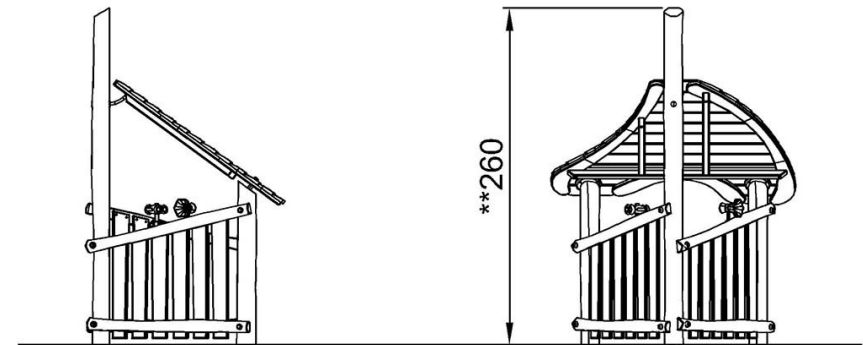

By Bureau Veritas HSE
 www.bureauveritas.dk
 +45 7731 1000

Playhouse with Roof

NRO401

* Max fall height | ** Total height | *** Safety surfacing area

* Max fall height | ** Total height

NRO401
**260cm
***~16.6m²

NRO401

[Click to see TOP VIEW](#)

[Click to see SIDE VIEW](#)